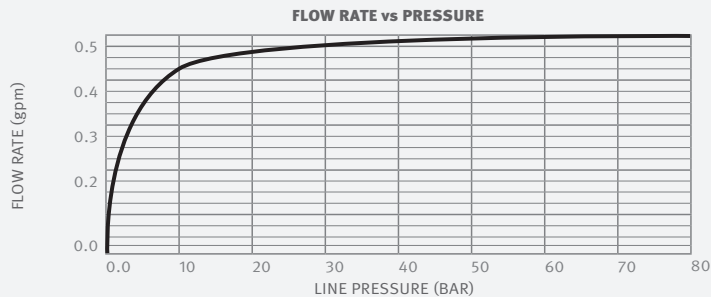

OPERATION

With Proximity sensor: The faucet is automatically activated when users place their hands in the sensor range and will stop once the users remove their hands.

With Wave on-off sensor: The faucet is activated for an 8-second flow when users place their hands in close proximity to the sensor. The faucets shuts off when the flow time is over or if users place their hands in front of the sensor for a second time.

APPLICATION

Wall-mounted faucet. Combines an anti-ligature design with vandal resistant features. Helps washrooms stay clean and saves water. Easy installation. Long lasting even in the harshest installation sites. Ideal for healthcare centers, hospitals and clinics.

PRODUCT AT A GLANCE

Installation	Concealed wall-mounted
Power Supply	• 9V battery • 9V transformer
Operating pressure	0.5-8.0 bar / 7.0-116.0 psi
Water supply	Cold and premixed water
Water flow	6 lpm / 1.58gpm SSR PCA stream
Water Saving Options	4 LPM / 1 GPM ; 3 LPM / 0.8 GPM 1.89 LPM / 0.5 GPM ; 1.3 LPM 0.35 GPM - PCA spray
Water temperature	70°C Maximum
Security Time	90 seconds. Adjustable by remote control

ORDERING INFORMATION

MODEL	CODE	POWER	ADDITIONAL SPECIFICATIONS
APOLLO ALB	340600	9V battery	Concealed installation in plaster or drywall
APOLLO ALE	340700	9V transformer	

OPTIONS

OPTION	RÉFÉRENCE
Remote control	07100005