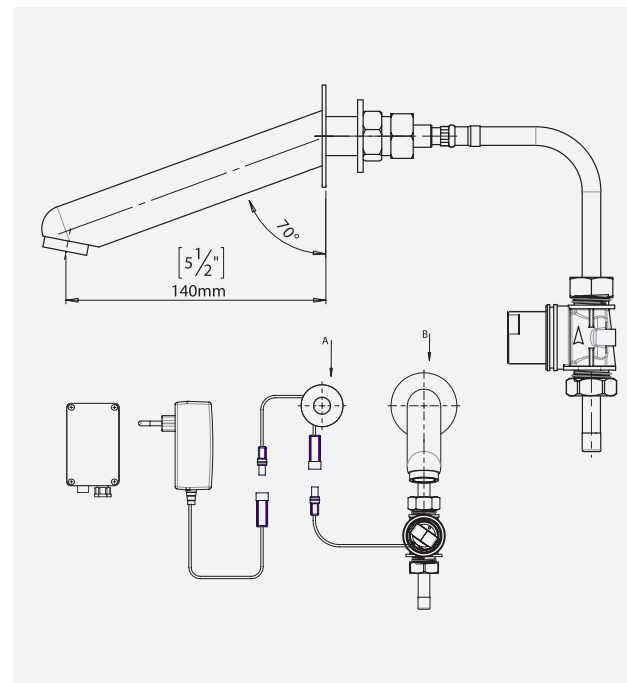

ADVANTAGES

APPROVALS

777 Passaic Avenue
Clifton NJ, 07012
USA: sternusa@sternfaucets.com
International: info@sternfaucets.com
Toll Free: 1-800-4364410
www.sternfaucets.com