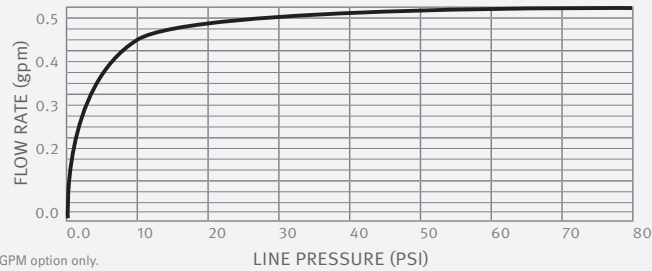

OPERATION

Touch-free electronic faucet. The faucet is automatically activated when users place their hands in the sensor range and stops when the users remove their hands.

APPLICATION

Combining an elegant design with vandal-resistant features. Easy installation. Long lasting even in the harshest installation sites. Helps washrooms stay clean and saves water. Prevents cross contamination. Ideal for offices, hotels and restaurants.

PRODUCT AT A GLANCE

Installation	Deck mounted
Power Supply Options	- IP67 Dual power input box with a 9V battery (battery not included) - IP67 Dual power input box with a 9V transformer
Operating pressure	0.5 - 8.0 BAR (7 - 116 PSI). With a pressure over 8 bar, use a pressure reducing valve.
Water supply	Hot and cold water
Water Saving options	0.35 GPM / 1.32 LPM - PCA SPRAY 0.5 GPM / 1.89 LPM - PCA SPRAY 1.0 GPM / 4 LPM - PCA SPRAY
Water temperature	70°C Maximum
Security Time	Auto shutoff after 90 seconds. adjustable by remote control

FLOW RATE vs PRESSURE

ORDERING INFORMATION

MODER	CODE	POWER
Csaba 1000 B	233020	IP67 Dual power input box with a 9V battery (battery not included)
Csaba 1000 E	233030	IP67 Dual power input box with a 9V transformer

OPTIONS

OPTION	CODE
Remote Control	07100005