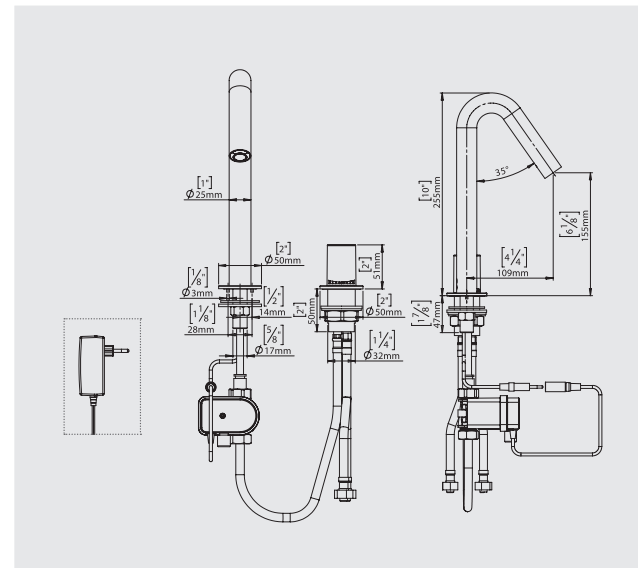

ADVANTAGES

LEED RATING

SOAP AND WATER

GERM FREE

ADJUSTABLE SETTINGS

LEAD FREE

EASY TO INSTALL

777 Passaic Avenue
Clifton NJ, 07012
USA: sternusa@sternfaucets.com
International: info@sternfaucets.com
Toll Free: 1-800-4364410
www.sternfaucets.com