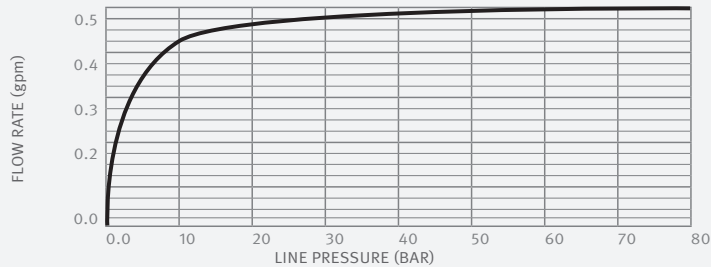

OPERATION

Touch-free electronic faucet. The faucet is automatically activated when the users place their hands in the sensor range and stops when the users remove their hands.

APPLICATION

Deck-mounted faucets. Combining an elegant minimalist design with anti-vandal features. Easy installation. Long lasting even in the harshest installation sites. Helps washrooms stay clean and saves water. Prevents cross contamination. Ideal for stadiums, train and bus stations and highway rest stops.

PRODUCT AT A GLANCE

Installation	Deck-mounted
Power Supply	• 9V battery • 9V transformer
Operating pressure	0.5-8.0 bar / 7.0-116.0 PSI
Water supply	Cold or premixed water
Water flow	6 LPM / 1.58 GPM - SSR PCA stream
Water Saving Options	4 LPM / 1 GPM ; 3 LPM / 0.8 GPM 1.89 LPM / 0.5 GPM ; 1.3 LPM 0.35 GPM - PCA spray
Water temperature	70°C Maximum
Security Time	Auto shutoff after 90 seconds. adjustable by remote control

FLOW RATE vs PRESSURE

ORDERING INFORMATION

MODEL	CODE	POWER	ADDITIONAL FEATURES
SWAN 1010	250220	9V internal battery	AB 1953 Lead Free
SWAN 1010 B	250310	9V battery	
SWAN 1010 E	250420	9V transformer	

OPTIONS

OPTION	CODE
Remote control	07100005
Matching battery-powered soap dispenser	250920
Matching transformer-powered soap dispenser combination	250910