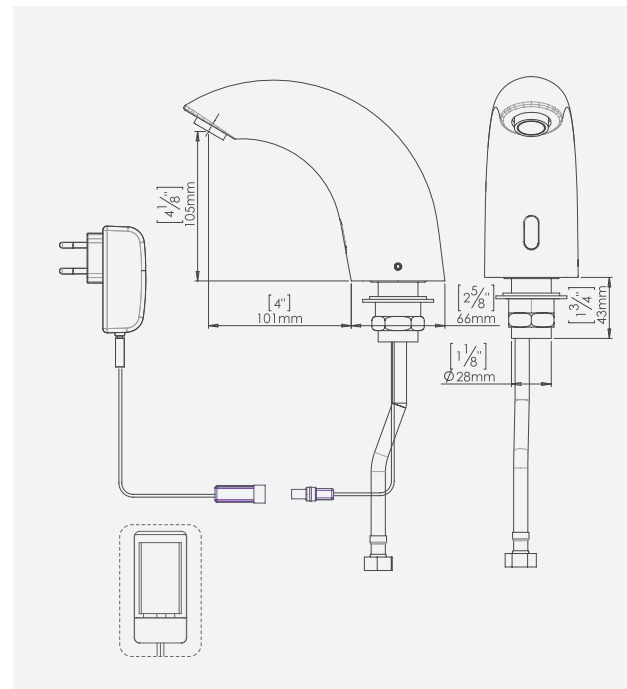

SWAN 1010 TOUCH-FREE ELECTRONIC LAVATORY FAUCET

SPECIFICATIONS

Touch-free electronic faucet for deck-mounted installations. Activated by infrared sensor. For cold or premixed water. Filters included. Chrome plated body, other finishes available. Battery version includes a low battery indicator. Latching solenoid valve is located above deck inside the product for added vandal protection. Adjustable setting by remote control: sensor range, security time, delay in, delay out, on-off and reset to factory settings. 24 hour mandatory hygiene flush available upon request.

PRODUCT AT A GLANCE

Installation	Deck-mounted
Power Supply	• 9V battery • 9V transformer
Operating pressure	0.5-8.0 bar / 7.0-116.0 PSI
Water supply	Cold or premixed water
Water flow	6 LPM / 1.58 GPM - SSR PCA stream
Water Saving Options	4 LPM / 1 GPM ; 3 LPM / 0.8 GPM 1.89 LPM / 0.5 GPM ; 1.3 LPM 0.35 GPM - PCA spray
Water temperature	70°C Maximum
Security Time	Auto shutoff after 90 seconds. adjustable by remote control

FLOW RATE vs PRESSURE

ORDERING INFORMATION

MODEL	CODE	POWER	ADDITIONAL FEATURES
SWAN 1010	250220	9V internal battery	AB 1953 Lead Free
SWAN 1010 B	250310	9V battery	
SWAN 1010 E	250420	9V transformer	

OPTIONS

OPTION	CODE
Remote control	07100005
Matching battery-powered soap dispenser	250920
Matching transformer-powered soap dispenser combination	250910

ADVANTAGES

LEED RATING

OPTIONAL HYGIENE FLUSH

SOAP AND WATER