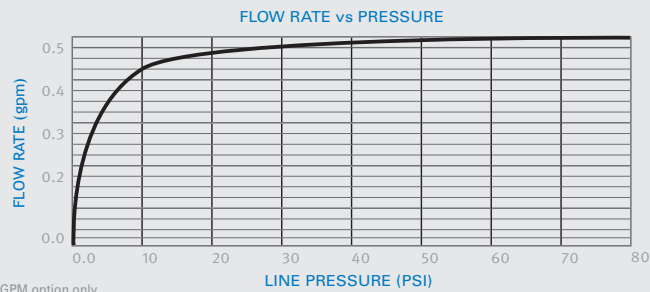

OPERATION

Touch free electronic faucet .The faucet is activated automatically when the user brings his hands within the sensor range, and stops when the user removes his hands.

APPLICATION

Deck-mounted faucet combining an elegant design with anti-vandal features. Helps washrooms cleanliness, saves water and prevents cross contamination. Ideal for shopping malls, hotels, sport facilities, entertainment centers.

PRODUCT AT A GLANCE

Installation	Lavatory mounted
Recommended Pressure	0.5-8.0 BAR / 7.0-116 PSI. For a pressure over 8 bar use a pressure reducing valve.
Power Supply	<ul style="list-style-type: none"> External battery box with 9V Alkaline Battery 9V Transformer
Water Saving Options	6 LPM / 1.58 GPM ; 4 LPM / 1 GPM ; 3 LPM / 0.8 GPM 1.89 LPM / 0.5 GPM ; 1.3 LPM / 0.35 GPM
Water Supply	Hot and cold water
Water temperature	Max 70°C
Security Time	90 seconds. Adjustable with Stern's remote control.