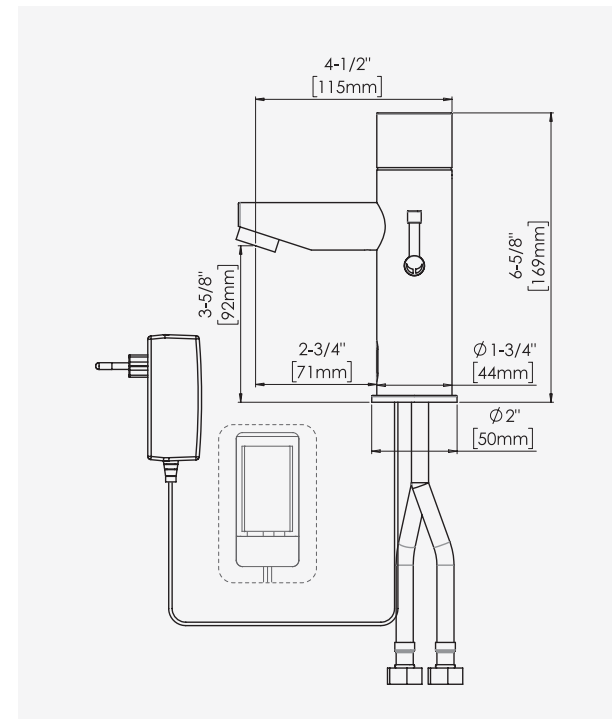

OPERATION

Touch free electronic faucet .The faucet is activated automatically when the user brings his hands within the sensor range, and stops when the user removes his hands.

APPLICATION

Deck-mounted faucet combining an elegant design with anti-vandal features. Helps washrooms cleanliness, saves water and prevents cross contamination. Ideal for shopping malls, hotels, sport facilities, entertainment centers.

PRODUCT AT A GLANCE

Installation	Lavatory mounted
Recommended Pressure	0.5-8.0 BAR / 7.0-116 PSI. For a pressure over 8 bar use a pressure reducing valve.
Power Supply	<ul style="list-style-type: none"> External battery box with 9V Alkaline Battery 9V Transformer
Water Saving Options	6 LPM / 1.58 GPM ; 4 LPM / 1 GPM ; 3 LPM / 0.8 GPM 1.89 LPM / 0.5 GPM ; 1.3 LPM / 0.35 GPM
Water Supply	Hot and cold water
Water temperature	Max 70°C
Security Time	90 seconds. Adjustable with Stern's remote control.