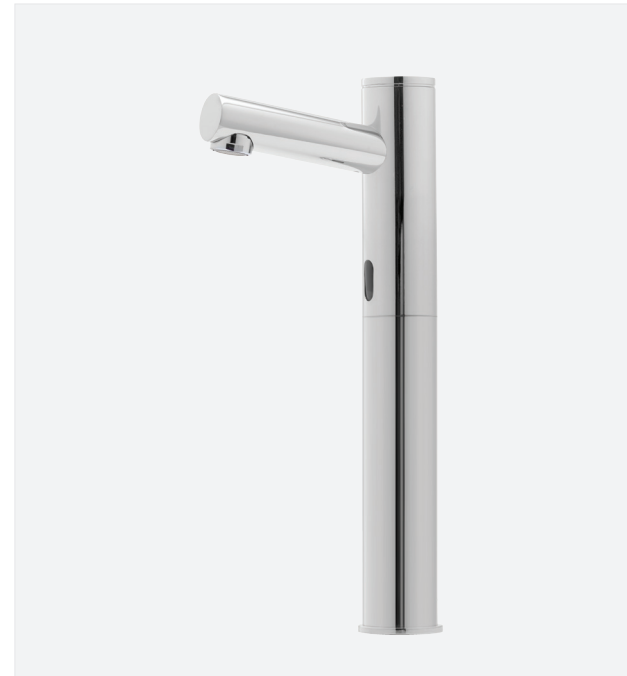

ADVANTAGES

APPROVALS

777 Passaic Avenue
Clifton NJ, 07012
USA: sternusa@sternfaucets.com
International: info@sternfaucets.com
Toll Free: 1-800-4364410

www.sternfaucets.com