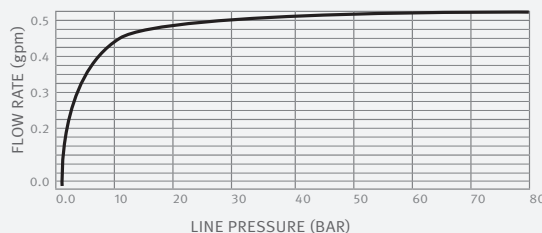

OPERATION

Touch-free electronic faucet operated by an infrared sensor. The faucet automatically activates when users place their hands within sensor range and stops when they remove them from the sensor range.

APPLICATION

Deck-mounted faucet combining an elegant design with anti-vandal features. Helps washrooms cleanliness, saves water and prevents cross contamination. Ideal for shopping malls, hotels, sport facilities, entertainment centers.

PRODUCT AT A GLANCE

Installation	Lavatory mounted
Power Supply	• 9V external battery box • IP67 Battery Box for 6 AA 1.5V alkaline batteries • 9V Transformer • IP 68 Encapsulated 9V transformer
Operating pressure	0.5-8.0 bar / 7.0-116.0 PSI
Water supply	Cold or premixed water
Water flow	6 LPM / 1.58 GPM - SSR PCA stream
Water Saving Options	1.3 LPM/0.35 GPM, 1.89 LPM/0.5 GPM, 3 LPM/0.8GPM, 4 LPM/1 GPM - PCA spray
Water temperature	70°C Maximum
Security Time	90 seconds. Adjustable by remote control

FLOW RATE vs PRESSURE

OPTIONS

OPTION	CODE
Remote control	07100005
Matching battery-powered soap dispenser	236107
Matching transformer-powered soap dispenser combination	236105

ORDERING INFORMATION

MODEL	CODE	POWER	
ELITE PLUS B	236350	9V battery	Tall body 338 mm \ 13.30" for counter top wash basins
ELITE PLUS E	236450	9V transformer	
ELITE PLUS LB	236360	9V battery	Tall body 338 mm \ 13.30" for counter top wash basins
ELITE PLUS LE	236460	9V transformer	
			Long spout 137 mm \ 5.39"