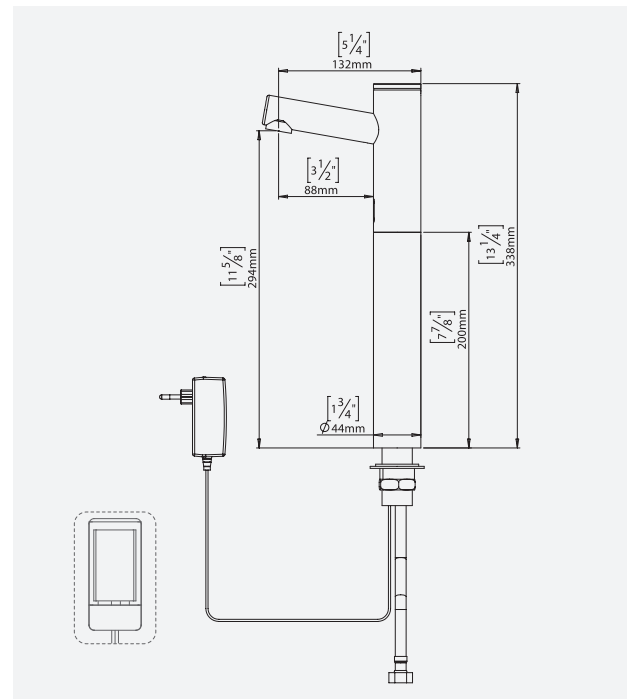

## ORDERING INFORMATION

| MODEL         | CODE   | POWER          |   |
|---------------|--------|----------------|---|
| ELITE PLUS B  | 236350 | 9V battery     | Tall body 338 mm \ 13.30" for counter top wash basins |
| ELITE PLUS E  | 236450 | 9V transformer |   |
| ELITE PLUS LB | 236360 | 9V battery     | Tall body 338 mm \ 13.30" for counter top wash basins |
| ELITE PLUS LE | 236460 | 9V transformer |   |
|               |        |                | Long spout 137 mm \ 5.39"                             |