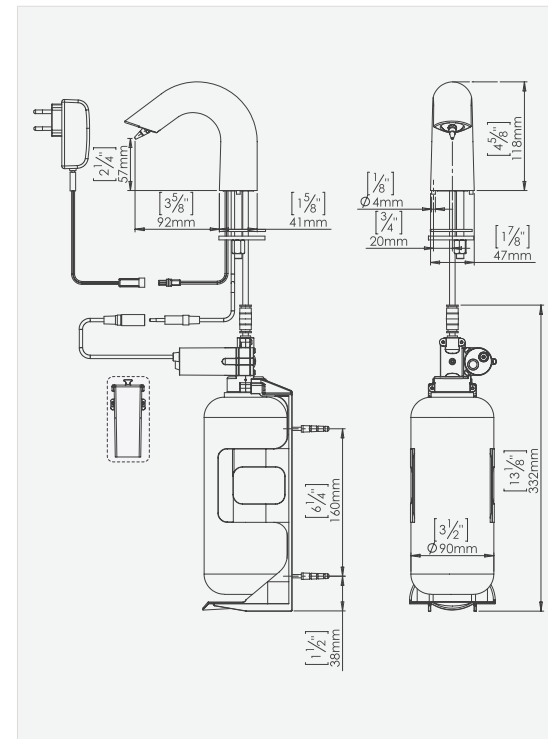

PRODUCT AT A GLANCE

Installation	Lavatory mounted. Regular installation with the lavatory or remote installation with bottle support kit to be secured to the wall.
Power Supply Options	<ul style="list-style-type: none"> Battery Box for 6D batteries. 12V Transformer
Soap	1 Liter soap bottle. This soap dispenser includes a peristaltic pump that allows to be used with non-proprietary soap for maximum savings.
Soap Dosage	Factory setting of 1.2 to 1.6 cc depending on the selected soap. The soap quantity can be changed using the soap dispenser remote control.
Refill	Easy to use refill button in order the soap will start to come out of the soap dispenser spout. This function can also be performed with the remote control.

ORDERING INFORMATION

PRODUCT NAME	PART NUMBER
Classic Soap Dispenser E	292340
Classic Soap Dispenser B	292410
Classic Soap Dispenser E 6-pack	292401
Classic Soap Dispenser B 6-pack	292411

SOAP DISPENSERS OPTIONS

PRODUCT NAME	PART NUMBER
5L Tank Kit (for individual soap dispenser)	07220097
Remote control for adjusting settings	07100008

MAXIMUM SAVINGS

GERM FREE

PRECISE AMOUNT

CHANGE SETTINGS

SOAP AND WATER

CLOGGING FREE