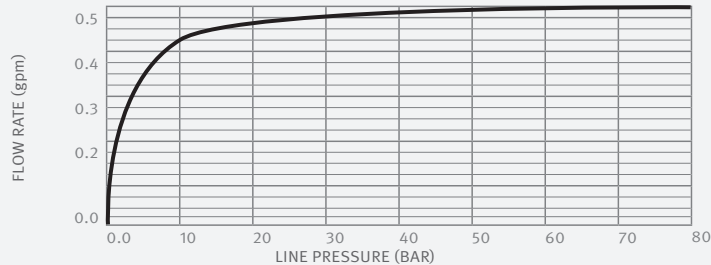

OPERATION

Touch-free electronic faucet. The faucet is automatically activated when users place their hands in the sensor range and stops when the users remove their hands.

APPLICATION

Deck-mounted faucet. Combining an elegant design with vandal-resistant features. Easy installation. Long lasting even in the harshest installation sites. Helps washrooms stay clean and saves water. Prevents cross contamination. Ideal for stadiums, train and bus stations and highway rest stops. Combined with Classic touch free electronic soap dispenser, it creates a germ-free and automated environment.

PRODUCT AT A GLANCE

Installation	Lavatory mounted.
Power Supply Options	• 9V battery Box • 9V transformer
Operating pressure	0.5-8.0 bar / 7.0-116.0 PSI For greater water pressure please use a pressure reducing valve
Water supply	Cold or premixed water
Water flow	5.68 LPM / 1.50 GPM
Water Saving Options	1.89 LPM / 0.5 GPM - PCA SPRAY
Water temperature	70°C Maximum
Security Time	Auto shutoff after 90 seconds. adjustable by remote control

FLOW RATE vs PRESSURE

ORDERING INFORMATION

MODEL	CODE	POWER
CLASSIC CS E	293200	9V transformer
CLASSIC CS B	293100	9V battery

OPTIONS

OPTION	CODE
Remote control	07100005
Matching battery-powered soap dispenser	292400
Matching transformer-powered soap dispenser combination	292410