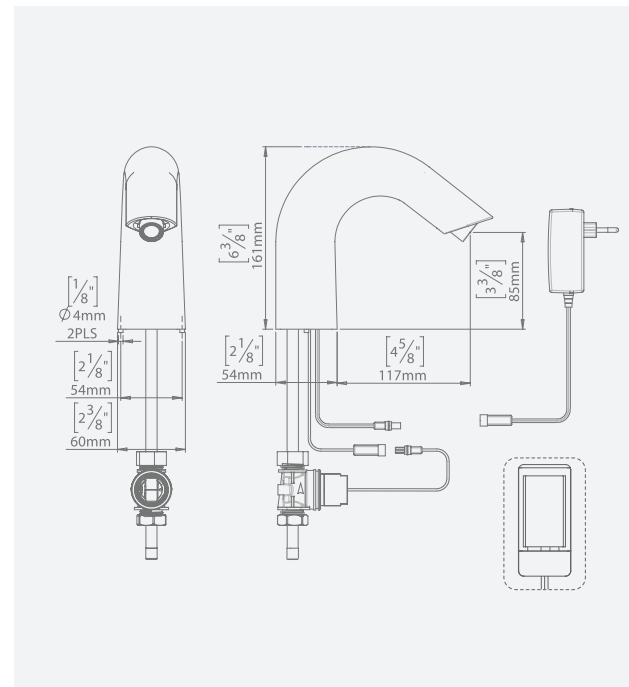

CLASSIC CS TOUCH-FREE ELECTRONIC LAVATORY FAUCET

SPECIFICATIONS

Touch-free electronic faucet for deck-mounted installations. Activated by concealed sensor built into the spout. Solid brass one-piece construction. For cold or premixed water. Filter included. Latching solenoid valve is located externally below the deck. Sensor includes a low battery indicator. Adjustable settings by remote control: sensor range, security time, delay in, delay out, on-off and reset to factory settings.

OPERATION

Touch-free electronic faucet. The faucet is automatically activated when users place their hands in the sensor range and stops when the users remove their hands.

APPLICATION

Deck-mounted faucet. Combining an elegant design with vandal-resistant features. Easy installation. Long lasting even in the harshest installation sites. Helps washrooms stay clean and saves water. Prevents cross contamination. Ideal for stadiums, train and bus stations and highway rest stops. Combined with Classic touch free electronic soap dispenser, it creates a germ-free and automated environment.

PRODUCT AT A GLANCE

Installation	Lavatory mounted.
Power Supply Options	• 9V battery Box • 9V transformer
Operating pressure	0.5-8.0 bar / 7.0-116.0 PSI For greater water pressure please use a pressure reducing valve
Water supply	Cold or premixed water
Water flow	5.68 LPM / 1.50 GPM
Water Saving Options	1.89 LPM / 0.5 GPM - PCA SPRAY
Water temperature	70°C Maximum
Security Time	Auto shutoff after 90 seconds. adjustable by remote control

FLOW RATE vs PRESSURE

ORDERING INFORMATION

MODEL	CODE	POWER
CLASSIC CS E	293200	9V transformer
CLASSIC CS B	293100	9V battery

OPTIONS

OPTION	CODE
Remote control	07100005
Matching battery-powered soap dispenser	292400
Matching transformer-powered soap dispenser combination	292410