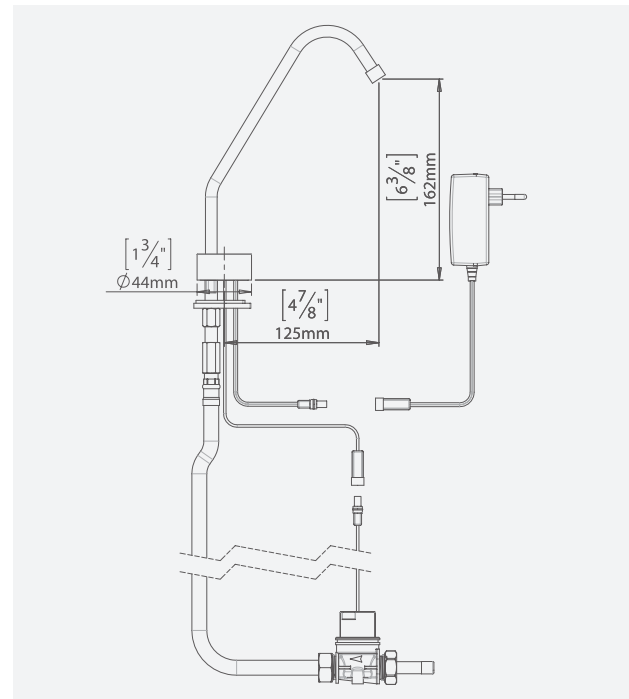

PRODUCT AT A GLANCE

Installation	Deck-mounted
Power Supply	9V transformer
Operating pressure	0.5-8.0 bar / 7.0-116.0 PSI
Water flow cycle	15 seconds, adjustable on site
Water temperature	70°C Maximum

FLOW RATE vs PRESSURE

ORDERING INFORMATION

MODEL	CODE	POWER	ADDITIONAL FEATURES
COOL BRE	280100	9V transformer	With long reach spout Ring illumination

ADVANTAGES

LEED RATING

OPTIONAL HYGIENE FLUSH

ROBUST BRASS BODY

ADJUSTABLE SETTINGS