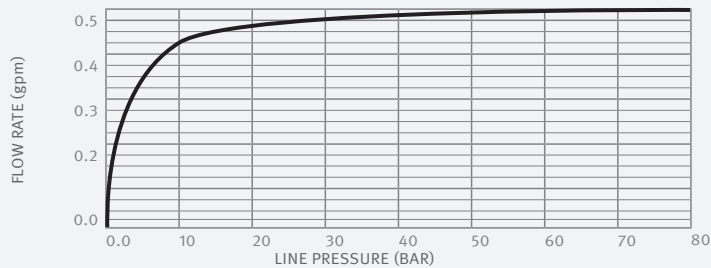

COOL BRE TOUCH-ACTIVATED ELECTRONIC LAVATORY FAUCET

SPECIFICATIONS

Electronic self-closing glass filler faucet. Activated by touching the designated piezo base. For cold or premixed water. With ring illumination. Available with an external 9V battery or a 9V transformer. Filter included. Available with long reach spout. The glass filler will automatically shut off after a flow time of 15 seconds. Flow time is adjustable on site. This product is cUPC listed, NSF/ANSI 61 section 9 certified

OPERATION

Touch-activated electronic faucet. The faucet automatically activates when users touch the designated area and stops after a 15 second flow cycle. While the water flows, a LED light blinks, indicating operation. The flow can be shut off manually before the cycle is over with a second touch. The flow cycle can be adjusted on site for specific size glasses or containers.

APPLICATION

Deck mounted glass or bottle-filler with easy touch activation to allow use by young children, the elderly and the disabled. Ideal for drinking fountains, coolers and water stations. Designed for bars, restaurants and commercial kitchens.

PRODUCT AT A GLANCE

Installation	Deck-mounted
Power Supply	9V transformer
Operating pressure	0.5-8.0 bar / 7.0-116.0 PSI
Water flow cycle	15 seconds, adjustable on site
Water temperature	70°C Maximum

FLOW RATE vs PRESSURE

ORDERING INFORMATION

MODEL	CODE	POWER	ADDITIONAL FEATURES
COOL BRE	280100	9V transformer	With long reach spout Ring illumination