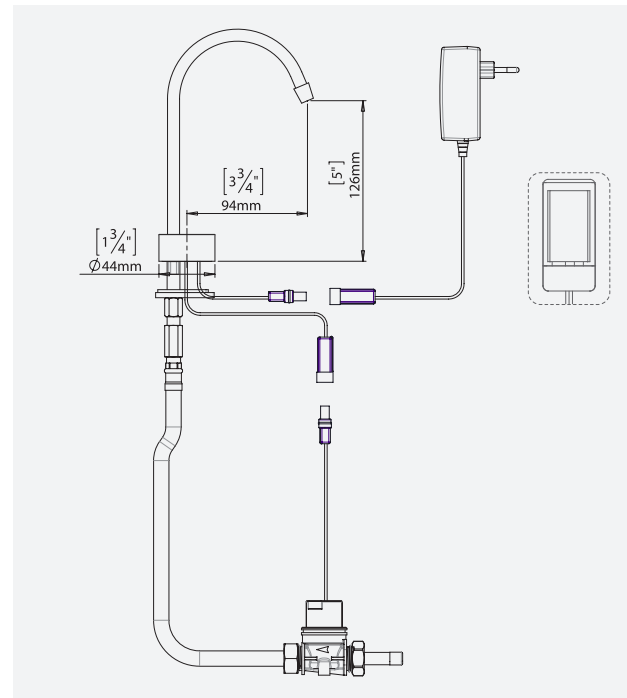

COOL G TOUCH-ACTIVATED ELECTRONIC LAVATORY FAUCET

SPECIFICATIONS

Electronic self-closing glass filler faucet. Activated by touching the designated piezo base. For cold or premixed water. Available with an external 9V battery or a 9V transformer. Filter included. Available with long reach spout. The glass filler will automatically shut off after a flow time of 15 seconds. Flow time is adjustable on site. This product is cUPC listed, NSF/ANSI 61 section 9 certified.

OPERATION

Touch-activated electronic faucet. The faucet automatically activates when users touch the designated area and stops after a 15 second flow cycle. The flow can be shut off manually before the cycle is over with a second touch. The flow cycle can be adjusted on site for specific size glasses or containers.

PRODUCT AT A GLANCE

Installation	Deck-mounted
Power Supply	<ul style="list-style-type: none"> • 9V battery box • 9V transformer
Operating pressure	0.5-8.0 bar / 7.0-116.0 PSI
Water flow cycle	15 seconds, adjustable on site
Water temperature	70°C Maximum

ORDERING INFORMATION

MODEL	CODE	POWER
COOL GB	280125	9V battery
COOL GE	280130	9V transformer

ADVANTAGES

OPTIONAL HYGIENE FLUSH

ROBUST BRASS BODY

ADJUSTABLE SETTINGS

EASY TO INSTALL

ADA DESIGNED