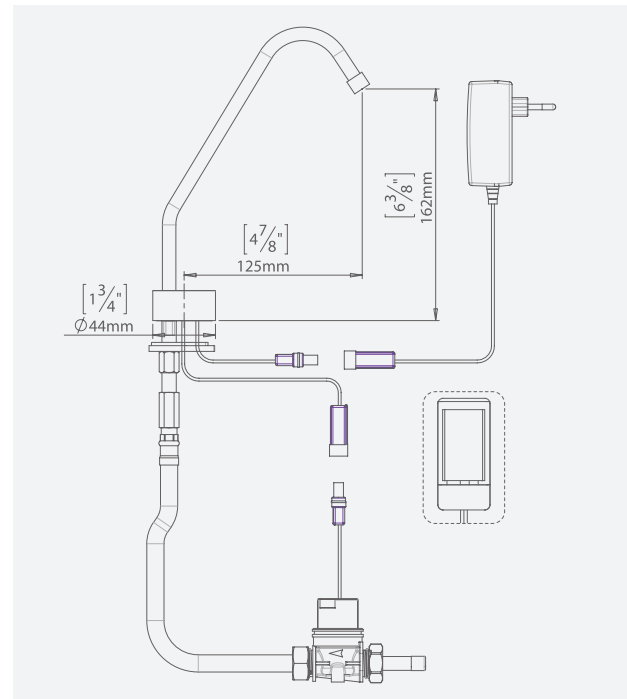

COOL TOUCH-ACTIVATED ELECTRONIC LAVATORY FAUCET

SPECIFICATIONS

Electronic self-closing glass filler faucet. Activated by touching the designated piezo base. For cold or premixed water. Available with an external 9V battery or a 9V transformer. Filter included. Available with long reach spout. The glass filler will automatically shut off after a flow time of 15 seconds. Flow time is adjustable on site. This product is cUPC listed, NSF/ANSI 61 section 9 certified.

OPERATION

Touch-activated electronic faucet. The faucet automatically activates when users touch the designated area and stops after a 15 second flow cycle. The flow can be shut off manually before the cycle is over with a second touch. The flow cycle can be adjusted on site for specific size glasses or containers.

PRODUCT AT A GLANCE

Installation	Deck-mounted
Power Supply	<ul style="list-style-type: none"> • 9V battery box • 9V transformer
Operating pressure	0.5-8.0 bar / 7.0-116.0 PSI
Water flow cycle	15 seconds, adjustable on site
Water temperature	70°C Maximum

ORDERING INFORMATION

MODEL	CODE	POWER	ADDITIONAL FEATURES
COOL B	280115	9V battery	With long reach spout
COOL E	280110	9V transformer	

ADVANTAGES

OPTIONAL HYGIENE FLUSH

ROBUST BRASS BODY

ADJUSTABLE SETTINGS