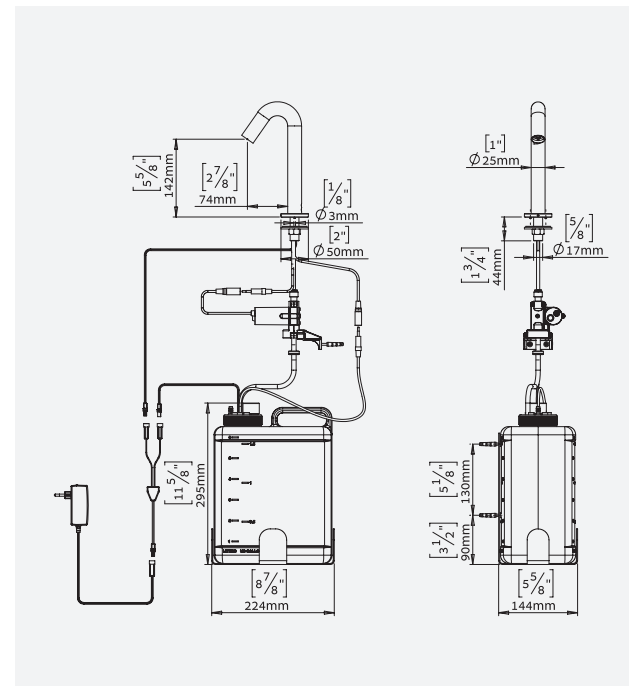

CSABA SOAP DISPENSER WITH SOAP LEVEL INDICATOR

TOUCH-FREE ELECTRONIC SOAP DISPENSER

SPECIFICATIONS

Touch-free electronic soap dispenser for deck mounted installations with soap level indicator incorporated in the dispenser. Activated by infrared sensor. For use with any non-proprietary soap at the recommended viscosity. Chrome plated body, other finishes available. Includes a 6 liter soap tank suitable for high traffic areas. With a designated peristaltic pump that prevents clogging and back flow. Adjustable settings by remote control: soap quantity, soap tank refill, temporary off and reset to factory settings.

APPLICATION

Touch-free electronic soap dispenser with dripless automatic shutoff, this soap dispenser helps washroom organization and cleanliness. The soap level indicator is the ideal solution to reduce maintenance costs in heavy usage areas with no need to open the cabinet to check soap level. Combined with the touch-free electronic faucet, it creates a germ-free automated environment. Ideal for stadiums, train and bus stations and highway rest stops.

PRODUCT AT A GLANCE

| | |
|----------------|---|
| Installation | Deck-mounted |
| Power Supply | 12V transformer |
| Soap | 6 Liter soap tank. Peristaltic pump enables the use of any kind of liquid soap, detergent or antibacterial gel |
| Soap Dose | Default setting: 1.2-1.6 cc Adjustable by remote control in accordance to the selected soap |
| Soap Viscosity | 100-3800 cPs |
| Refill | Soap priming operated by remote control or by easy-to-use manual refill button |

ORDERING INFORMATION

| MODEL | CODE | POWER |
|--|--------|-----------------|
| Csaba Soap Dispenser with soap level indicator | 233105 | 12V transformer |

OPTIONS

| OPTION | CODE |
|-------------------------------------|----------|
| Remote control | 07100008 |
| Matching battery-powered faucet | 233000 |
| Matching transformer-powered faucet | 233010 |