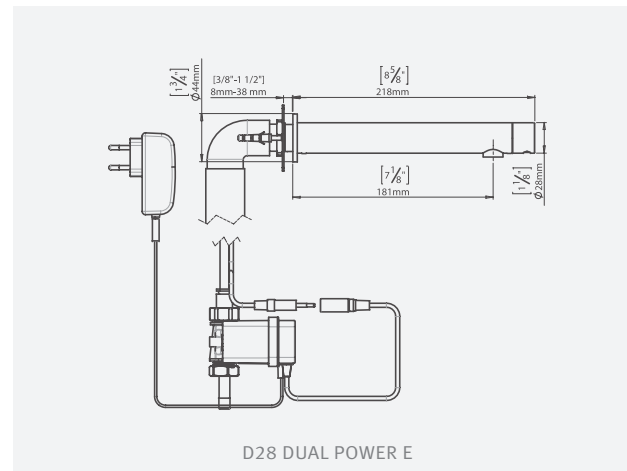

PRODUCT AT A GLANCE

Installation	Concealed wall-mounted
Power Supply	• 9V battery • 9V transformer with backup system
Operating pressure	0.5-8.0 BAR / 7.0-116.0 PSI
Water supply	Cold and premixed water
Water flow	5 LPM / 1.32 GPM Honeycomb TT Laminar
Water Saving Options	Water saving option: 1.89 LPM / 0.5 GPM PCA spray
Water temperature	70°C Maximum
Security Time	90 seconds. Adjustable by remote control

OPTIONS

OPTION	CODE
Remote control	0710005
Matching battery-powered soap dispenser	350920
Matching transformer-powered soap dispenser	350925
Iron frame	500100

ORDERING INFORMATION

MODEL	CODE	POWER	ADDITIONAL SPECIFICATIONS
D28 DUAL POWER B	352300	9V battery	Concealed installation
D28 DUAL POWER E	352400	9V transformer and backup system	
D28 DUAL POWER LE	352410	9V transformer and backup system	Concealed installation Long spout version 273mm/10.75"