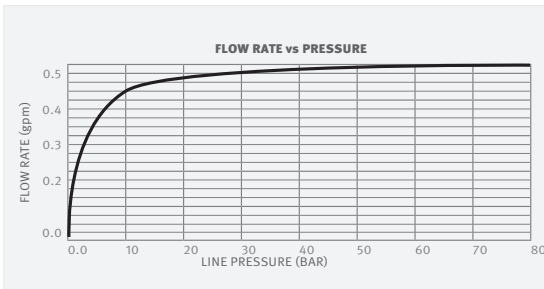

OPERATION

The faucet will automatically activate when users place their hands in the sensor range and will stop once the users remove their hands.

APPLICATION

Wall-mounted faucet. Combines a minimalistic design with vandal resistant features. Helps washrooms stay clean and saves water. Easy installation. Long lasting even in the harshest installation sites. Ideal for shopping malls, sport facilities and entertainment centers.

PRODUCT AT A GLANCE

Installation	Concealed wall-mounted
Power Supply	• 9V battery • 9V transformer with backup system
Operating pressure	0.5-8.0 BAR / 7.0-116.0 PSI
Water supply	Cold and premixed water
Water flow	5 LPM / 1.32 GPM Honeycomb TT Laminar
Water Saving Options	Water saving option: 1.89 LPM / 0.5 GPM PCA spray
Water temperature	70°C Maximum
Security Time	90 seconds. Adjustable by remote control