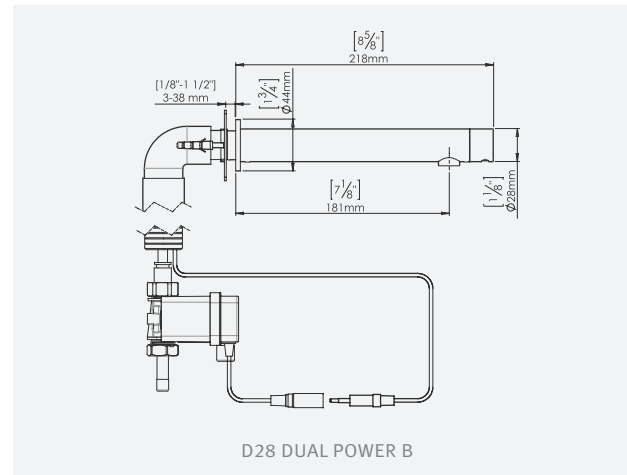

PRODUCT AT A GLANCE

Installation	Concealed wall-mounted
Power Supply	• 9V battery • 9V transformer with backup system
Operating pressure	0.5-8.0 BAR / 7.0-116.0 PSI
Water supply	Cold and premixed water
Water flow	5 LPM / 1.32 GPM Honeycomb TT Laminar
Water Saving Options	Water saving option: 1.89 LPM / 0.5 GPM PCA spray
Water temperature	70°C Maximum
Security Time	90 seconds. Adjustable by remote control

OPTIONS

OPTION	CODE
Remote control	0710005
Matching battery-powered soap dispenser	350920
Matching transformer-powered soap dispenser	350925
Iron frame	500100

ORDERING INFORMATION

MODEL	CODE	POWER	ADDITIONAL SPECIFICATIONS
D28 DUAL POWER B	352300	9V battery	Concealed installation
D28 DUAL POWER E	352400	9V transformer and backup system	
D28 DUAL POWER LE	352410	9V transformer and backup system	Concealed installation Long spout version 273mm/10.75"