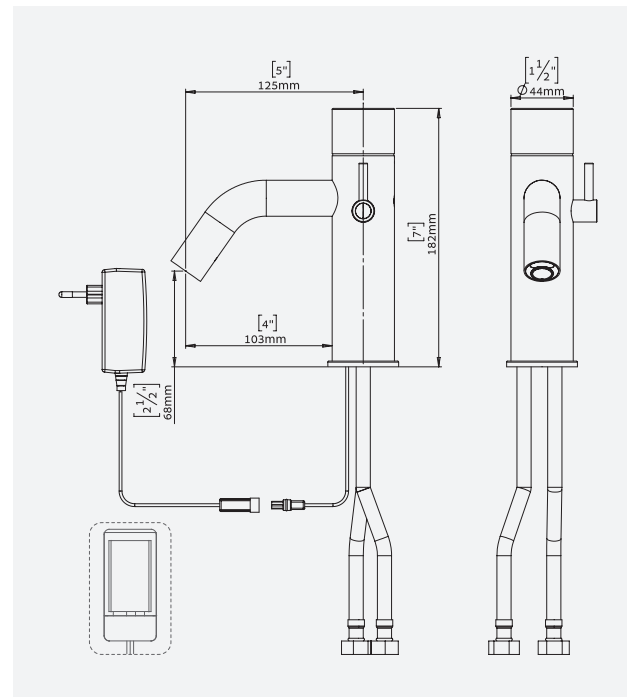

ADVANTAGES

LEED RATING

OPTIONAL HYGIENE FLUSH

ROBUST BRASS BODY

ADJUSTABLE SETTINGS

EASY TO INSTALL

777 Passaic Avenue
Clifton NJ, 07012
USA: sternusa@sternfaucets.com
International: info@sternfaucets.com
Toll Free: 1-800-4364410
www.sternfaucets.com