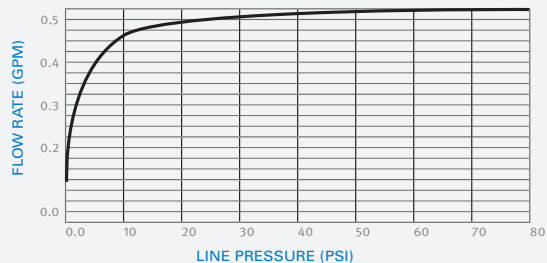

OPERATION

Touch-free electronic faucet. The faucet is automatically activated when users place their hands in the sensor range and stops when the users remove their hands.

APPLICATION

Deck-mounted faucet. Combining an elegant design with vandal-resistant features. Easy installation. Long lasting even in the harshest installation sites. Helps washrooms stay clean and saves water. Prevents cross contamination. Ideal for offices, hotels and restaurants.

PRODUCT AT A GLANCE

Installation	Deck mounted
Power Supply	9V transformer or 9V battery
Operating pressure	0.5-8.0 bar / 7.0-116.0 PSI For greater water pressure please use a pressure reducing valve
Water supply	Hot and cold water
Water Saving Options	4 LPM / 1 GPM - HONEYCOMB TT, 1.89 LPM / 0.5 GPM ; PCA SPRAY
Water temperature	70°C Maximum
Security Time	Auto shutoff after 90 seconds. adjustable by remote control

FLOW RATE vs PRESSURE

This graph applies to 0.5 GPM option only.

ORDERING INFORMATION

MODEL	CODE	POWER
EXTREME 1000 LFB AISI316	237103	9V battery
EXTREME 1000 LFE AISI316	237004	9V transformer

OPTIONS

OPTION	CODE
Remote control	07100005