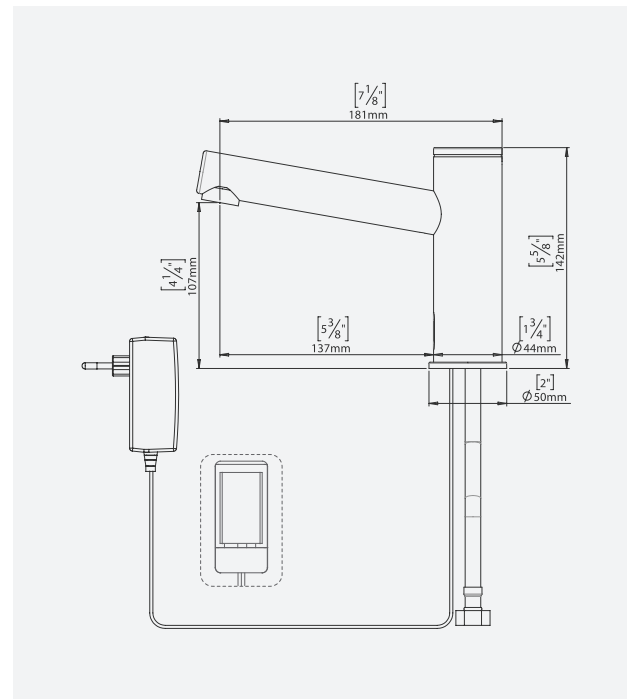

ELITE L TOUCH-FREE ELECTRONIC LAVATORY FAUCET

SPECIFICATIONS

Touch-free electronic faucet for deck-mounted installations. Activated by Infrared sensor. Long spout - 137mm \ 5.39". Chrome plated body, other finishes available. Includes a low battery indicator. The Elite line has an Infrared sensor and a solenoid valve inside the body of the product for added vandal resistance. Adjustable settings by remote control: Sensor range, Security time, Delay In, Delay Out and On-Off. 24 hour mandatory hygiene flush can be provided upon request.

PRODUCT AT A GLANCE

Installation	Lavatory mounted
Power Supply	<ul style="list-style-type: none"> • 9V external battery box • IP67 Battery Box for 6 AA 1.5V alkaline batteries • 9V Transformer • IP 68 Encapsulated 9V transformer
Operating pressure	0.5-8.0 bar / 7.0-116.0 PSI
Water supply	Cold or premixed water
Water flow	6 LPM / 1.58 GPM - SSR PCA stream
Water Saving Options	1.3 LPM/0.35 GPM, 1.89 LPM/0.5 GPM, 3 LPM/0.8GPM, 4 LPM/1 GPM - PCA spray
Water temperature	70°C Maximum
Security Time	90 seconds. Adjustable by remote control

OPTIONS

OPTION	CODE
Remote control	07100005
Matching battery-powered soap dispenser	236110
Matching transformer-powered soap dispenser combination	236100

ORDERING INFORMATION

MODEL	CODE	POWER	ADDITIONAL SPECIFICATIONS
ELITE LB	236500	9V battery	Long spout length 137mm \ 5.39"
ELITE LE	236600	9V transformer	