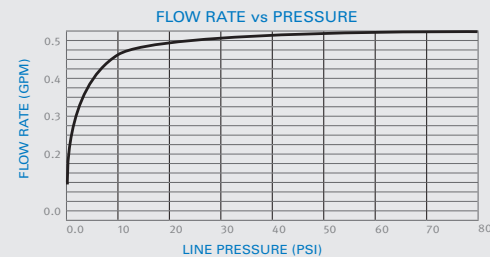

OPERATION

Touch-free electronic faucet operated by an infrared sensor. The faucet automatically activates when users place their hands within sensor range and stops when they remove them from the sensor range.

APPLICATION

Deck-mounted faucet combining an elegant design with anti-vandal features. Helps washrooms cleanliness, saves water and prevents cross contamination. Ideal for shopping malls, hotels, sport facilities, entertainment centers.

PRODUCT AT A GLANCE

Installation	Lavatory mounted
Power Supply	• 9V external battery box • IP67 Battery Box for 6 AA 1.5V alkaline batteries • 9V Transformer • IP 68 Encapsulated 9V transformer
Operating pressure	0.5-8.0 bar / 7.0-116.0 PSI
Water supply	Cold or premixed water
Water flow	6 LPM / 1.58 GPM - SSR PCA stream
Water Saving Options	1.3 LPM/0.35 GPM, 1.89 LPM/0.5 GPM, 3 LPM/0.8GPM, 4 LPM/1 GPM - PCA spray
Water temperature	70°C Maximum
Security Time	90 seconds. Adjustable by remote control

OPTIONS

OPTION	CODE
Remote control	07100005
Matching battery-powered soap dispenser	236110
Matching transformer-powered soap dispenser combination	236100

ORDERING INFORMATION

MODEL	CODE	POWER	ADDITIONAL SPECIFICATIONS
ELITE LB	236500	9V battery	Long spout length 137mm \ 5.39"
ELITE LE	236600	9V transformer