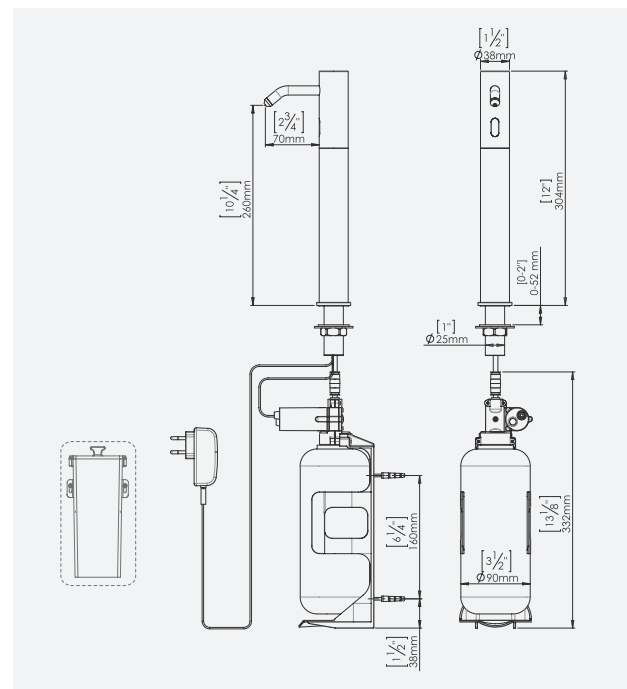

APPLICATION

With the dripless automatic shutoff, this soap dispenser helps washroom organization and cleanliness. Combined with the touch-free electronic faucet, it creates a germ-free automated environment. Ideal for stadiums, train and bus stations and highway rest stops.

PRODUCT AT A GLANCE

Installation	Deck-mounted
Power Supply	- Battery box for 6 x DD Batteries 12V transformer
Soap	1 Liter soap bottle Peristaltic pump enables the use of any kind of liquid soap, detergent or antibacterial gel
Soap Dose	Default setting: 1.2-1.6 cc Adjustable by remote control in accordance to the selected soap
Soap Viscosity	100-3800 cPs
Refill	Soap priming operated by remote control or by easy-to-use manual refill button

ORDERING INFORMATION

MODEL	CODE	POWER	ADDITIONAL FEATURES
EXTREME PLUS SOAP DISPENSER B	237922	Battery box for 6 x DD Batteries	Long body version 11.96" / 304 mm
EXTREME PLUS SOAP DISPENSER E	237905	12V transformer	

OPTIONS

OPTION	CODE
Remote control	07100008
Matching battery-powered faucet	237250
Matching transformer-powered faucet	237350
6-pack: 6 soap dispensers and a remote control	Upon request
Multifeed system	Upon request

ADVANTAGES

LEED RATING

SOAP AND WATER

GERM FREE

CHANGE SETTINGS

EASY TO INSTALL

CLOGGING FREE

ADA DESIGNED

APPROVALS

777 Passaic Avenue
Clifton NJ, 07012
USA: sternusa@sternfaucets.com
International: info@sternfaucets.com
Toll Free: 1-800-4364410

www.sternfaucets.com