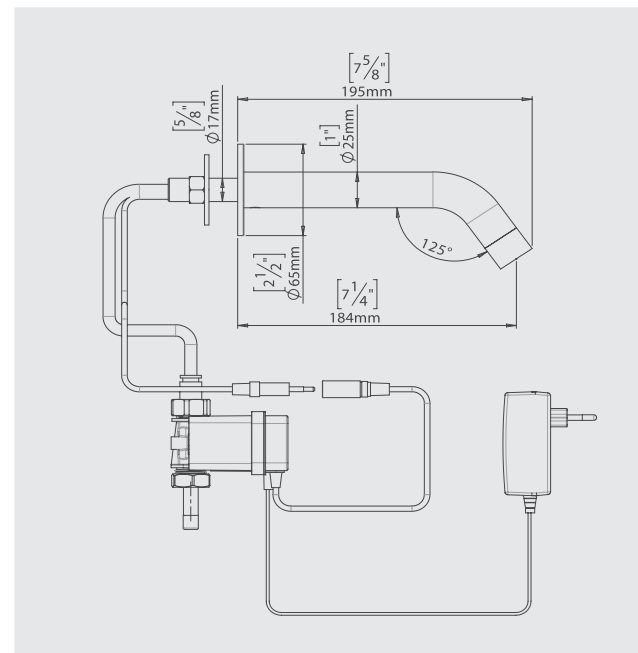

EXTREME CS TOUCH-FREE WALL MOUNTED FAUCET

SPECIFICATIONS

Touch-free wall-mounted electronic faucet. For cold or premixed water. Chrome plated body, other finishes available. Activated by concealed sensor built into the spout. Filter included. Sensor includes a low battery indicator. Adjustable settings by remote control: sensor range, security time, delay in, delay out, on-off and reset to factory settings.

OPERATION

Touch-free electronic faucet. The faucet is automatically activated when users place their hands in the sensor range and stops when the users remove their hands.

PRODUCT AT A GLANCE

Installation	Duct Concealed
Power Supply Options	<ul style="list-style-type: none"> • IP67 Dual power input box with a 9V battery • 9V Transformer
Operating pressure	0.5 - 8.0 BAR (7 - 116 PSI). With a pressure over 8 bar, use a pressure reducing valve.
Water supply	Cold or premixed water
Water Saving options	0.35 GPM / 1.3 LPM - PCA SPRAY 0.5 GPM / 1.89 LPM - PCA SPRAY 1.0 GPM / 4 LPM - PCA SPRAY
Water temperature	70°C Maximum
Security Time	Auto shutoff after 90 seconds. adjustable by remote control

OPTIONS

OPTION	CODE
Remote Control	07100005
Matching battery-powered soap dispenser	237891
Matching transformer-powered soap dispenser combination	237890

ORDERING INFORMATION

MODEL	CODE	POWER
Extreme CS E	237800	IP67 Dual power input box with a 9V battery
Extreme CS B	237801	9V battery