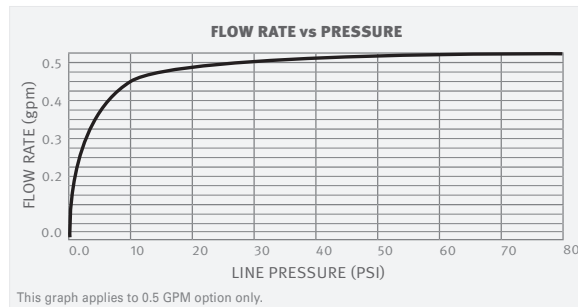

OPERATION

Touch-free electronic faucet. The faucet is automatically activated when users place their hands in the sensor range and stops when the users remove their hands.

PRODUCT AT A GLANCE

Installation	Duct Concealed
Power Supply Options	<ul style="list-style-type: none"> • IP67 Dual power input box with a 9V battery • 9V Transformer
Operating pressure	0.5 - 8.0 BAR (7 - 116 PSI). With a pressure over 8 bar, use a pressure reducing valve.
Water supply	Cold or premixed water
Water Saving options	0.35 GPM / 1.3 LPM - PCA SPRAY 0.5 GPM / 1.89 LPM - PCA SPRAY 1.0 GPM / 4 LPM - PCA SPRAY
Water temperature	70°C Maximum
Security Time	Auto shutoff after 90 seconds. adjustable by remote control