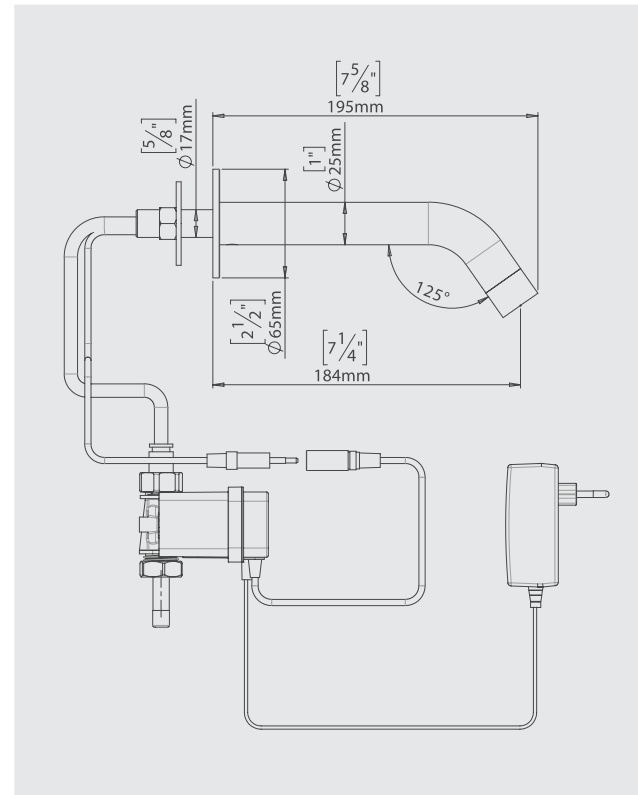

ADVANTAGES

LEED RATING

OPTIONAL HYGIENE FLUSH

SOAP AND WATER

GERM FREE

ADJUSTABLE SETTINGS

EASY TO INSTALL

777 Passaic Avenue
Clifton NJ, 07012
USA: sternusa@sternfaucets.com
International: info@sternfaucets.com
Toll Free: 1-800-4364410
www.sternfaucets.com