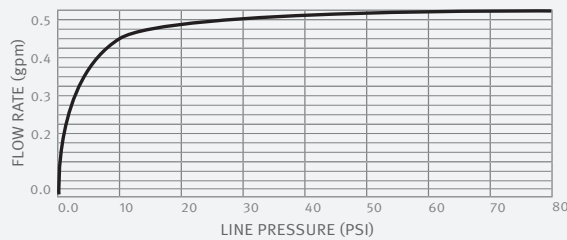

## OPERATION

Touch-free electronic faucet. The faucet is automatically activated when users place their hands in the sensor range and stops when the users remove their hands.

FLOW RATE vs PRESSURE

This graph applies to 0.5 GPM option only.