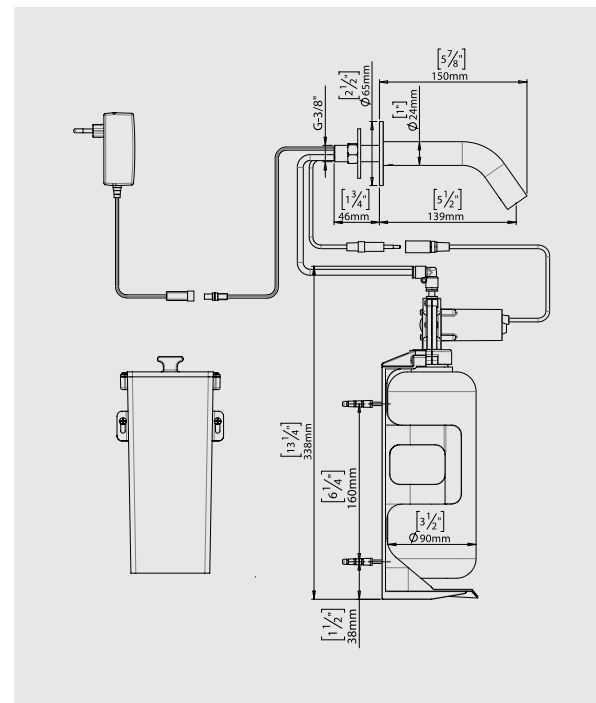

#### PRODUCT AT A GLANCE

Installation	Wall mounted. Regular installation with the bottle below the lavatory or remote installation with bottle support kit to be secured to the wall.
Power Supply	<ul style="list-style-type: none"> <li>Battery box for six (6) DD batteries</li> <li>12V transformer</li> </ul>
Soap	1 Liter soap bottle. This soap dispenser includes a peristaltic pump that allows the use of any kind of liquid soap, detergent or antibacterial gel.
Soap Dose	Factory setting for 0.7 to 0.9 cc depending on the selected soap. The soap quantity can be changed using the soap dispenser's remote control.
Refill	Easy to use refill button in order the soap will start to come out of the soap dispenser spout. This function can also be performed with the remote control.

#### OPTIONS

OPTION	CODE
Remote control	07100008
Matching battery-powered faucet	237801
Matching transformer-powered faucet	237800
E VERSION: 6-pack includes 6 soap dispensers and a remote control	237894-316
B VERSION: 6-pack includes 6 soap dispensers and a remote control	237893-316
Multifeed system	Upon request