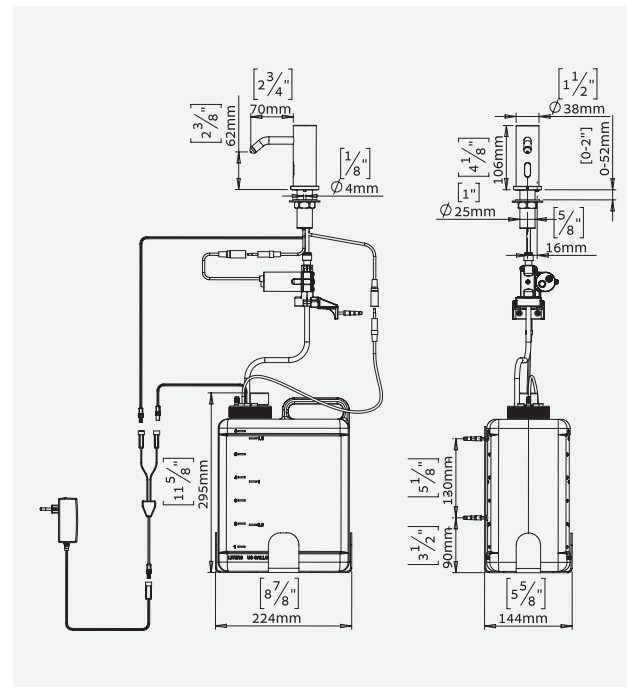

EXTREME SOAP DISPENSER WITH SOAP LEVEL INDICATOR

TOUCH-FREE ELECTRONIC SOAP DISPENSER

SPECIFICATIONS

Touch-free electronic soap dispenser for deck mounted installations with soap level indicator incorporated in the dispenser. Activated by infrared sensor. For use with any non-proprietary soap at the recommended viscosity. Chrome plated body, other finishes available. Includes a 6 liter soap tank suitable for high traffic areas. With a designated peristaltic pump that prevents clogging and back flow. Adjustable settings by remote control: soap quantity, soap tank refill, temporary off and reset to factory settings.

APPLICATION

Touch-free electronic soap dispenser with dripless automatic shutoff, this soap dispenser helps washroom organization and cleanliness. The soap level indicator is the ideal solution to reduce maintenance costs in heavy usage areas with no need to open the cabinet to check soap level. Combined with the touch-free electronic faucet, it creates a germ-free automated environment. Ideal for stadiums, train and bus stations and highway rest stops.

PRODUCT AT A GLANCE

Installation	Deck-mounted
Power Supply	12V transformer
Soap	6 Liter soap tank. Peristaltic pump enables the use of any kind of liquid soap, detergent or antibacterial gel
Soap Dose	Default setting: 1.2-1.6 cc Adjustable by remote control in accordance to the selected soap
Soap Viscosity	100-3800 cPs
Refill	Soap priming operated by remote control or by easy-to-use manual refill button

ORDERING INFORMATION

MODEL	CODE	POWER
Extreme Soap Dispenser with soap level indicator	237917	12V transformer

OPTIONS

OPTION	CODE
Remote control	07100008
Matching battery-powered faucet	237200
Matching transformer-powered faucet	237300