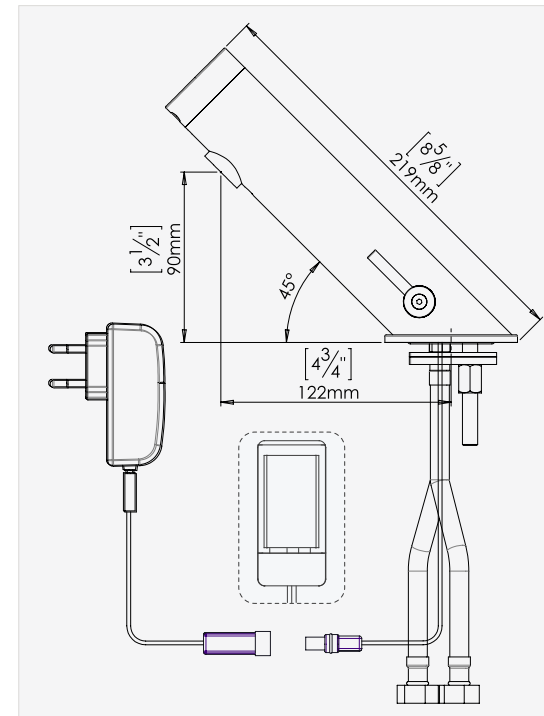

APPLICATION

Deck mounted faucet combining an elegant design with anti-vandal features. Helps washrooms stay cleaner and save water. Prevents cross contamination.

PRODUCT AT A GLANCE

Installation	Lavatory mounted
Recommended Pressure	0.5-8.0 BAR / 7.0-116 PSI. For a pressure over 8 bar use a pressure reducing valve.
Power Supply	<ul style="list-style-type: none"> External battery box with 9V Alkaline Battery Internal 9V battery. 9V Transformer
Water Saving Options	6 LPM / 1.58 GPM ; 4 LPM / 1 GPM ; 3 LPM / 0.8 GPM 1.89 LPM / 0.5 GPM ; 1.3 LPM 0.35 GPM
Water Supply	Hot and cold water
Water temperature	Max 70°
Security Time	90 seconds. Adjustable with Stern's remote control.

FLOW RATE vs PRESSURE

ORDERING INFORMATION

PRODUCT NAME	PART NUMBER
GREEN 1000 AB 1953	225801
GREEN 1000 B AB 1953	225871
GREEN 1000 E AB 1953	225821
GREEN 1000 BRE AB 1953	225891

OPTIONAL ACCESSORIES

PRODUCT NAME	PART NUMBER
Matching Green Soap Dispenser - battery operated	225845
Matching Green Soap Dispenser - transformer operated	225840
Remote Control	07100005