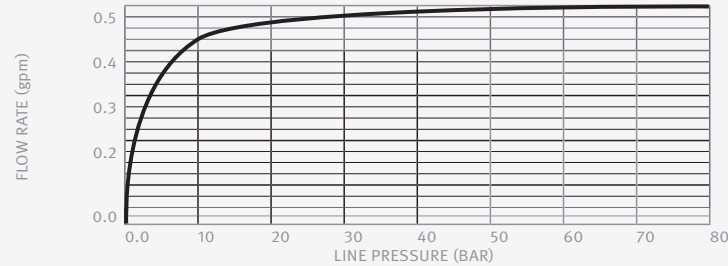

GREEN 1000 SERIES

SPECIFICATIONS

Electronic lavatory faucet activated by infrared sensor. For hot and cold water. Solid brass one-piece construction.

Available with an internally mounted 9V battery, externally mounted 9V battery or a 9V transformer. Filters included. Sensor range is adjustable by remote control. Other sensor settings (delay in, delay out and security time) can also be adjusted by remote control.

Faucet will automatically shut off after being used for more than 90 seconds. Sensor features a low battery level indicator.

OPERATION

Touch free electronic faucet. The faucet is activated automatically when the user brings his hands within the sensor range, and stops when the user removes his hands.

APPLICATION

Deck mounted faucet combining an elegant design with anti-vandal features. Helps washrooms stay cleaner and save water. Prevents cross contamination.

PRODUCT AT A GLANCE

Installation	Lavatory mounted
Recommended Pressure	0.5-8.0 BAR / 7.0-116 PSI. For a pressure over 8 bar use a pressure reducing valve.
Power Supply	- External battery box with 9V Alkaline Battery - Internal 9V battery. 9V Transformer
Water Saving Options	6 LPM / 1.58 GPM ; 4 LPM / 1 GPM ; 3 LPM / 0.8 GPM 1.89 LPM / 0.5 GPM ; 1.3 LPM 0.35 GPM
Water Supply	Hot and cold water
Water temperature	Max 70°
Security Time	90 seconds. Adjustable with Stern's remote control.

FLOW RATE vs PRESSURE

ORDERING INFORMATION

PRODUCT NAME	PART NUMBER
GREEN 1000 AB 1953	225801
GREEN 1000 B AB 1953	225871
GREEN 1000 E AB 1953	225821
GREEN 1000 BRE AB 1953	225891

OPTIONAL ACCESSORIES

PRODUCT NAME	PART NUMBER
Matching Green Soap Dispenser - battery operated	225845
Matching Green Soap Dispenser - transformer operated	225840
Remote Control	07100005