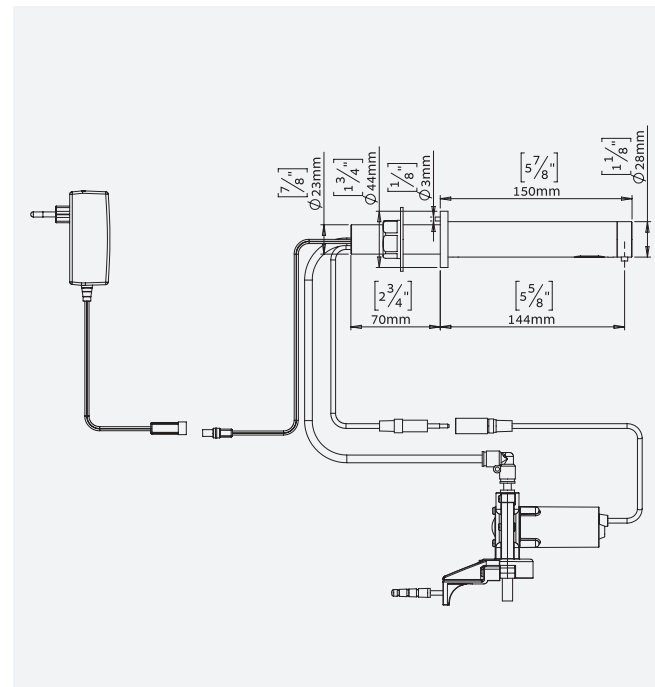

### SPECIFICATIONS

Touch-free electronic soap dispenser for wall-mounted installation. Activated by infrared sensor. For use with non-proprietary soap. Connects to a central Multifeed soap system (which can support up to six soap dispensers simultaneously). Chrome plated body, other finishes available. Stainless Steel AISI316 material body also available. With a designated peristaltic pump that prevents clogging and back flow. Adjustable settings by remote control: soap quantity, soap tank refill, temporary off and reset to factory settings.

### PRODUCT AT A GLANCE

Installation	Wall-mounted
Power Supply	12V transformer
Soap	For Multifeed soap system. Peristaltic pump enables the use of any kind of liquid soap, detergent or antibacterial gel
Soap Dose	Default setting: 1.2-1.6 cc Adjustable by remote control in accordance to the selected soap.
Refill	Soap priming operated by remote control or by easy-to-use manual refill button

### ORDERING INFORMATION

MODEL	CODE	POWER	ADDITIONAL SPECIFICATIONS
MF TUBULAR SOAP DISPENSER	07292076	12V Transformer	Concealed wall mounted installation in drywall or plaster. Chrome plated body. Designed for the Multifeed soap system
MF TUBULAR SD AISI316	07292221		Concealed wall mounted installation in drywall or plaster. Stainless Steel AISI material body. Designed for the Multifeed soap system

### OPTIONS

OPTION	CODE
Remote control	07100008
Top filling Multifeed kit with soap level indicator	07220152
Top filling Multifeed kit	07220090
Under the deck filling Multifeed kit	07220096
Matching touch free water faucet	Upon request