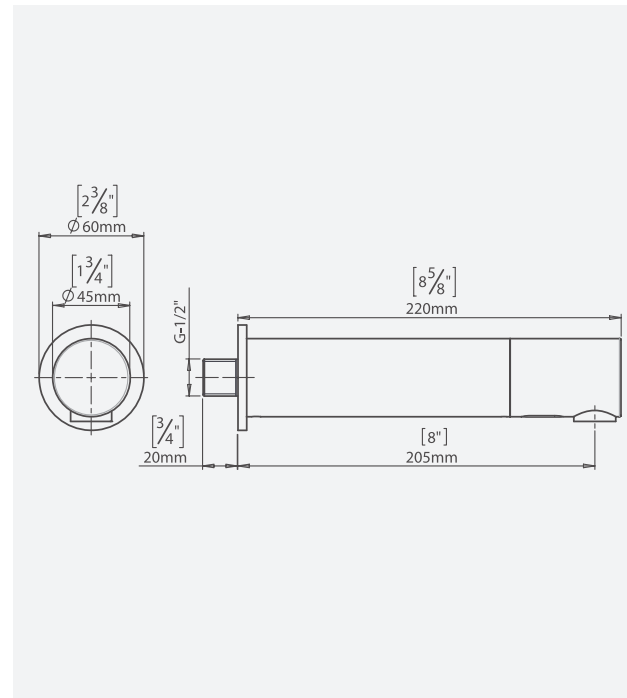

FLOW RATE vs PRESSURE

ORDERING INFORMATION

MODEL	CODE	POWER
MALMO	225865	9V battery
MALMO 1000	225860	9V battery

OPTIONS

OPTION	CODE
Remote control	07100005
Matching battery-powered soap dispenser	350920
Matching transformer-powered soap dispenser combination	350925