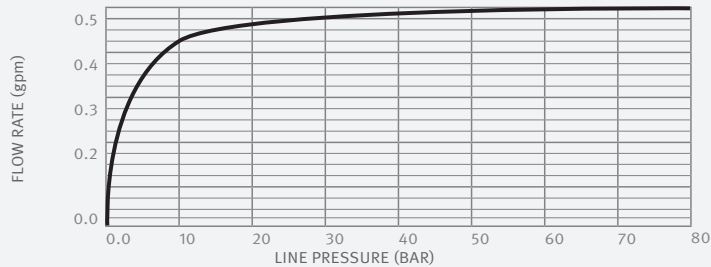

OPERATION

Touch-free electronic faucet operated by an infrared sensor. The faucet automatically activates when users place their hands within sensor range and deactivates when removed from the sensor range.

APPLICATION

Wall mounted faucet combining an elegant design with anti-vandal features. Helps washrooms remain clean, saves water and aids in cross contamination prevention. Ideal for hospitals, laboratories and medical clinics.

PRODUCT AT A GLANCE

Installation	Wall mounted
Power Supply	9V battery
Operating pressure	0.5-8.0 bar / 7.0-116.0 PSI For greater water pressure please use a pressure reducing valve
Water supply	MALMO: Cold or premixed water MALMO 1000: Hot and cold water
Water flow	6 LPM / 1.58 GPM - SSR PCA stream
Water Saving Options	4 LPM / 1 GPM ; 3 LPM / 0.8 GPM 1.89 LPM / 0.5 GPM ; 1.3 LPM 0.35 GPM - PCA spray
Water temperature	70°C Maximum
Security Time	Auto shutoff after 90 seconds. Customizable by remote control

FLOW RATE vs PRESSURE

ORDERING INFORMATION

MODEL	CODE	POWER
MALMO	225865	9V battery
MALMO 1000	225860	9V battery

OPTIONS

OPTION	CODE
Remote control	07100005
Matching battery-powered soap dispenser	350920
Matching transformer-powered soap dispenser combination	350925