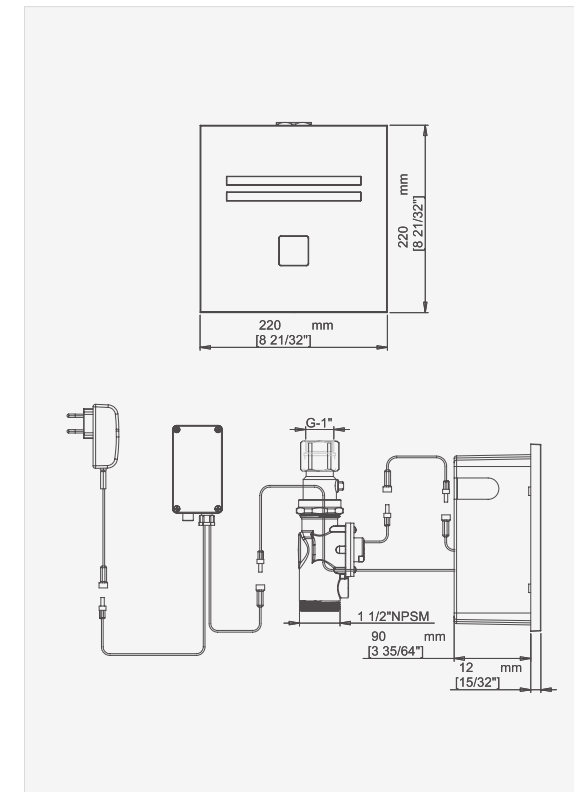

OPERATION

Touch-free electronic W.C. flush valve. Water will flush after the user moves away from the toilet. If the user spends less than one minute in front of the sensor, a half flush (3 liters) will take place. For more than one minute, a full flush (6 liters or 4.5 liters with the water saving option) will take place. Alternatively, a flush can be activated by an override touch piezo switch.

APPLICATION

Helps washrooms stay clean and saves water. Ideal for educational institutions, transportation hubs, gas stations and restaurants. In addition, its minimalistic style makes it perfect for any heavy traffic locations with high design standards.

PRODUCT AT A GLANCE

Installation	Concealed
Power Supply	9V Transformer with a backup system in case of power failure
Operating pressure	1.0-8.0 bar / 14.5-116.0 psi
Water flow	6 lpf Full flush / 1.58 GPF 3 lpf Half flush / 0.8 GPF
Water saving option	4.5 lpf full flush / 1.18 GPF

ORDERING INFORMATION

MODEL	CODE	POWER	ADDITIONAL FEATURES
NARA 2022 PE	160710	9V Transformer With a backup system in case of power failure	Dual flush operation With a piezo override flush button

OPTIONS

OPTION	CODE
Remote control	07100006
Iron frame	Upon request
Matching urinal flush valve	Upon request
Set of pipes	07291037
Transformer junction box	06530013

ADVANTAGES

LEED RATING

ADA DESIGNED

HYGIENE FLUSH

MAXIMIZES HYGIENE

GERM FREE

ADJUSTABLE SETTINGS

EASY TO INSTALL

777 Passaic Avenue
Clifton NJ, 07012
USA: sternusa@sternfaucets.com
International: info@sternfaucets.com
Toll Free: 1-800-4364410

www.sternfaucets.com