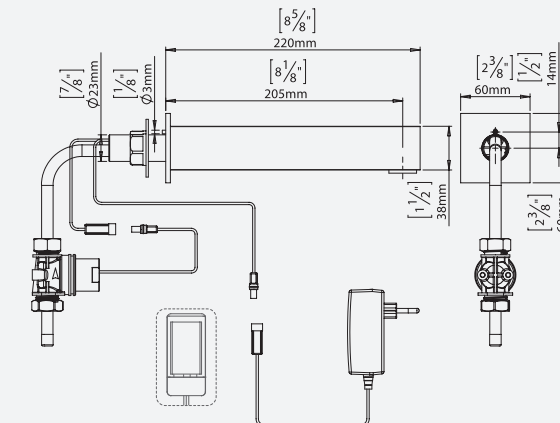

OPTIONS

OPTION	CODE
Remote control	07100005
Matching battery-powered soap dispenser	351910
Matching transformer-powered soap dispenser combination	351900

QUADRAT B / E

QUADRAT LE / LB

ADVANTAGES

LEED RATING

OPTIONAL HYGIENE FLUSH

SOAP AND WATER

GERM FREE

ADJUSTABLE SETTINGS

EASY TO INSTALL

ADA DESIGNED

APPROVALS

777 Passaic Avenue
Clifton NJ, 07012
USA: sternusa@sternfaucets.com
International: info@sternfaucets.com
Toll Free: 1-800-4364410