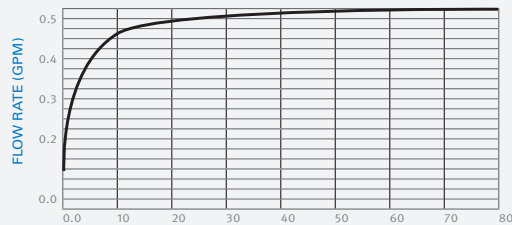

PRODUCT AT A GLANCE

Installation	Concealed wall mounted installation
Power Supply	• 9V battery • 9V transformer
Operating pressure	0.5-8.0 bar / 7.0-116.0 PSI
Water supply	Cold and premixed water
Water flow	6 LPM / 1.58 GPM - SSR PCA stream
Water Saving Options	4 LPM / 1 GPM ; 3 LPM / 0.8 GPM 1.89 LPM / 0.5 GPM ; 1.3 LPM 0.35 GPM - PCA spray
Water temperature	70°C Maximum
Security Time	90 seconds Adjustable by remote control

FLOW RATE vs PRESSURE

This graph applies to 0.5 GPM option only.

ORDERING INFORMATION

MODEL	CODE	POWER
QUADRAT B	351100	9V battery
QUADRAT E	351200	9V transformer
QUADRAT LB	351105	9V battery
QUADRAT LE	351205	9V transformer