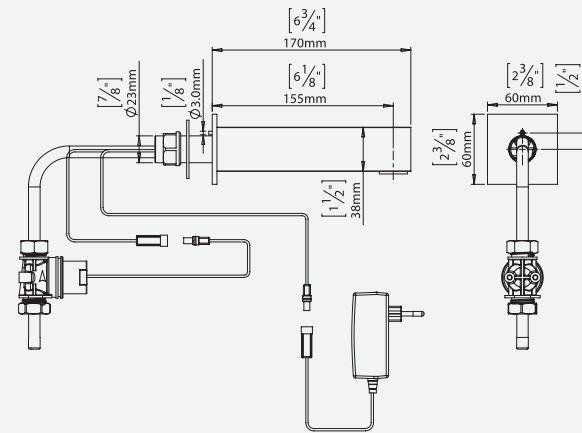

PRODUCT AT A GLANCE

Installation	Concealed wall mounted installation
Power Supply	• 9V battery • 9V transformer
Operating pressure	0.5-8.0 bar / 7.0-116.0 PSI
Water supply	Cold and premixed water
Water flow	6 LPM / 1.58 GPM - SSR PCA stream
Water Saving Options	4 LPM / 1 GPM ; 3 LPM / 0.8 GPM 1.89 LPM / 0.5 GPM ; 1.3 LPM 0.35 GPM - PCA spray
Water temperature	70°C Maximum
Security Time	90 seconds Adjustable by remote control

FLOW RATE vs PRESSURE

This graph applies to 0.5 GPM option only.

ORDERING INFORMATION

MODEL	CODE	POWER
QUADRAT B	351100	9V battery
QUADRAT E	351200	9V transformer
QUADRAT LB	351105	9V battery
QUADRAT LE	351205	9V transformer

OPTIONS

OPTION	CODE
Remote control	07100005
Matching battery-powered soap dispenser	351910
Matching transformer-powered soap dispenser combination	351900

QUADRAT B / E

QUADRAT LE / LB

ADVANTAGES

LEED RATING