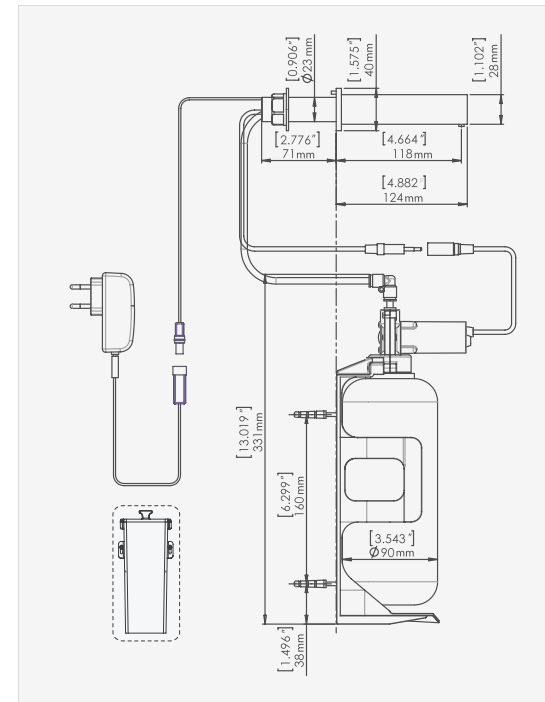

QUADRAT SOAP DISPENSER

SPECIFICATIONS

Touch free electronic soap dispenser for wall mounted installations. Activated by infrared sensor. Chrome plated body, other finishes available. Include a 1 liter soap bottle and bottle support. Optional for remote installation: extension cable and longer piping. The following functions can be performed by using Stern remote control: soap quantity selection, refill the soap tank, temporary off, coming back to factory settings.

PRODUCT AT A GLANCE

Installation	Wall mounted
Power Supply	<ul style="list-style-type: none"> Battery Box for 6xD batteries. 12V Transformer
Soap	1 Liter soap bottle. This soap dispenser includes a peristaltic pump that allows the use of any kind of liquid soap, detergent or antibacterial gel
Soap dosage	Factory setting of 1.2 to 1.6 cc depending on the selected soap. The soap quantity can be changed using the soap dispenser remote control.
Refill	Easy to use manual refill button used for soap priming. This function can also be performed with the remote control.

ORDERING INFORMATION

PRODUCT NAME	PART NUMBER
Quadrat soap dispenser B	351910
Quadrat soap dispenser E	351900
Quadrat SD B 6-pack	351911
Quadrat SD E 6-pack	351901

OPTIONAL ACCESSORIES

PRODUCT NAME	PART NUMBER
Remote Control for liquid soap dispensers	07100008