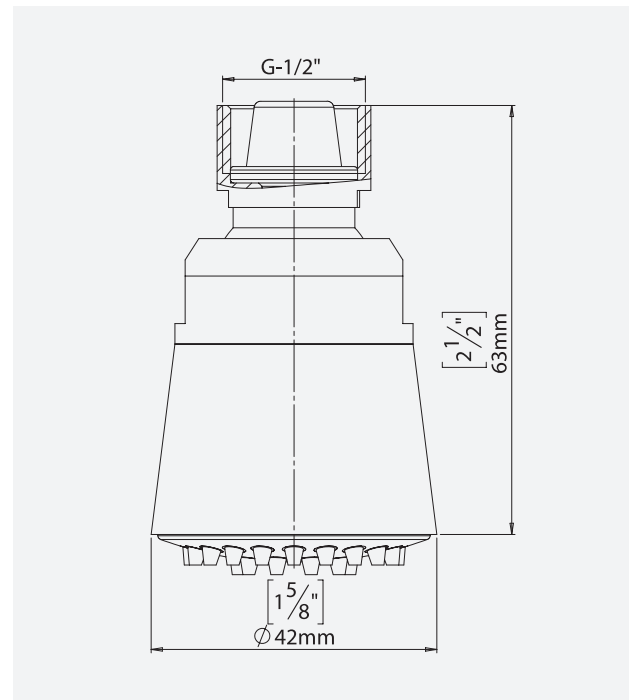

SH 3000 SHOWER HEAD

SPECIFICATIONS

Vandal resistant solid brass shower head. Includes silicon nozzles in spray disk for easy cleaning. With built-in filter and a 9 LPM flow restrictor, other flow restrictors available upon request. Suitable for top inlet. Installation with nut.

PRODUCT AT A GLANCE

Use	Exposed installation
Flow restrictor options	Default: 9 LPM / 2.38 GPM Options: 4 LPM / 1 GPM 7 LPM / 1.85 GPM 6 LPM / 1.59 GPM 5 LPM / 1.06 GPM
Filter	Built-in filter

ORDERING INFORMATION

MODEL	CODE
SH 3000	600100

ADVANTAGES

LEED RATING

OPTIONAL HYGIENE FLUSH

ROBUST BRASS BODY

EASY TO INSTALL

APPROVALS

ADA DESIGNED

777 Passaic Avenue
Clifton NJ, 07012
USA: sternusa@sternfaucets.com
International: info@sternfaucets.com
Toll Free: 1-800-4364410
www.sternfaucets.com