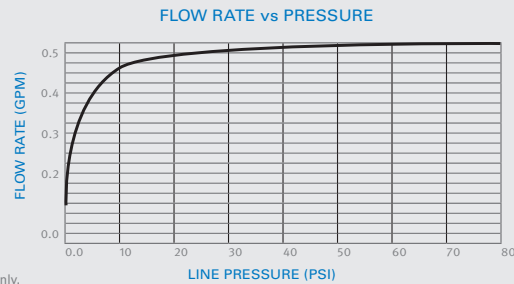

SMART TOUCH-FREE ELECTRONIC LAVATORY FAUCET

SPECIFICATIONS

Touch-free electronic faucet for deck-mounted installations. Activated by infrared sensor. For cold or premixed water. Filters included. Chrome plated body, other finishes available. Battery version includes a low battery indicator. Latching solenoid valve is located above deck inside the product for added vandal protection. Adjustable setting by remote control: sensor range, security time, delay in, delay out, on-off and reset to factory settings. 24 hour mandatory hygiene flush available upon request.

OPERATION

Touch-free electronic faucet. The faucet is automatically activated when the users place their hands in the sensor range and stops when the users remove their hands.

APPLICATION

Deck-mounted faucets. Combining an elegant minimalist design with anti-vandal features. Easy installation. Long lasting even in the harshest installation sites. Helps washrooms stay clean and saves water. Prevents cross contamination. Ideal for stadiums, train and bus stations and highway rest stops.

PRODUCT AT A GLANCE

Installation	Deck-mounted
Power Supply	• 9V battery • 9V transformer
Operating pressure	0.5-8.0 bAR / 7.0-116.0 PSI
Water supply	Cold or premixed water
Water flow	6 LPM / 1.58 GPM - SSR PCA stream
Water Saving Options	4 LPM / 1 GPM ; 3 LPM / 0.8 GPM 1.89 LPM / 0.5 GPM ; 1.3 LPM 0.35 GPM - PCA spray
Water temperature	70°C Maximum
Security Time	Auto shutoff after 90 seconds. adjustable by remote control