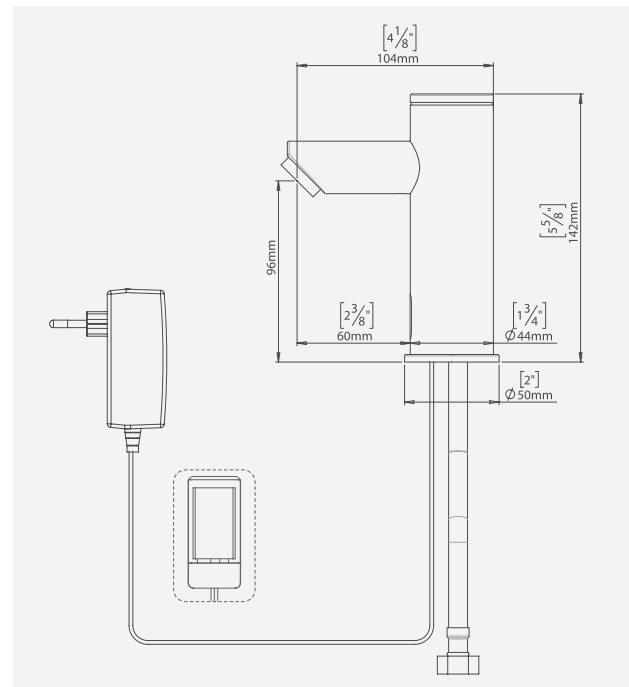

SMART TOUCH-FREE ELECTRONIC LAVATORY FAUCET

SPECIFICATIONS

Touch-free electronic faucet for deck-mounted installations. Activated by infrared sensor. For cold or premixed water. Filters included. Chrome plated body, other finishes available. Battery version includes a low battery indicator. Latching solenoid valve is located above deck inside the product for added vandal protection. Adjustable setting by remote control: sensor range, security time, delay in, delay out, on-off and reset to factory settings. 24 hour mandatory hygiene flush available upon request.

OPERATION

Touch-free electronic faucet. The faucet is automatically activated when the users place their hands in the sensor range and stops when the users remove their hands.

APPLICATION

Deck-mounted faucets. Combining an elegant minimalist design with anti-vandal features. Easy installation. Long lasting even in the harshest installation sites. Helps washrooms stay clean and saves water. Prevents cross contamination. Ideal for stadiums, train and bus stations and highway rest stops.

PRODUCT AT A GLANCE

Installation	Deck-mounted
Power Supply	• 9V battery • 9V transformer
Operating pressure	0.5-8.0 bAR / 7.0-116.0 PSI
Water supply	Cold or premixed water
Water flow	6 LPM / 1.58 GPM - SSR PCA stream
Water Saving Options	4 LPM / 1 GPM ; 3 LPM / 0.8 GPM 1.89 LPM / 0.5 GPM ; 1.3 LPM 0.35 GPM - PCA spray
Water temperature	70°C Maximum
Security Time	Auto shutoff after 90 seconds. adjustable by remote control

ORDERING INFORMATION

MODEL	CODE	POWER
SMART B	235100	9V battery
SMART E	235200	9V transformer

OPTIONS

OPTION	CODE
Remote control	07100005
Matching battery-powered soap dispenser	235920
Matching transformer-powered soap dispenser combination	235900
Lead free versions	Upon request