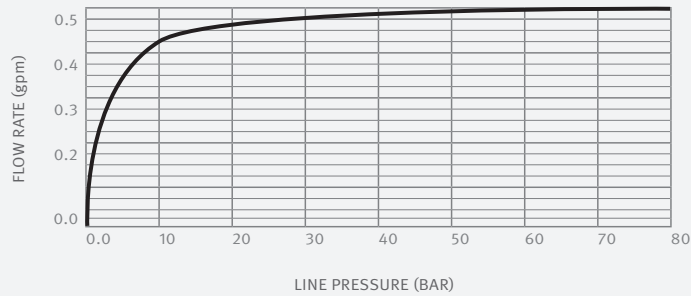

THERMIX 1042T

CONCEALED WALL MOUNTED THERMOSTATIC SHOWER

Concealed wall mounted thermostatic shower control for an anti-scalding operation and temperature control. Brings and reassures safety and maximum confort to commercial or residential washrooms. The Thermix, Stern's thermostatic manual line is part of Stern's thermostatic collection that includes also touch or touch free thermostatic and electronic products.

Ideal for hospitals, laboratories, dental clinics and commercial kitchens.

PRODUCT AT A GLANCE

Installation	Concealed wall-mounted
Operating pressure	0.5-8.0 bar / 7.0-116.0 PSI
Water supply	Hot and cold water
Water temperature	70°C Maximum

FLOW RATE vs PRESSURE

ORDERING INFORMATION

MODEL	CODE	ADDITIONAL FEATURES
THERMIX 1042 T	612300	Mixer for water temperature adjustment

ADVANTAGES

777 Passaic Avenue
 Clifton NJ, 07012
 USA: sternusa@sternfaucets.com
 International: info@sternfaucets.com
 Toll Free: 1-800-4364410
www.sternfaucets.com