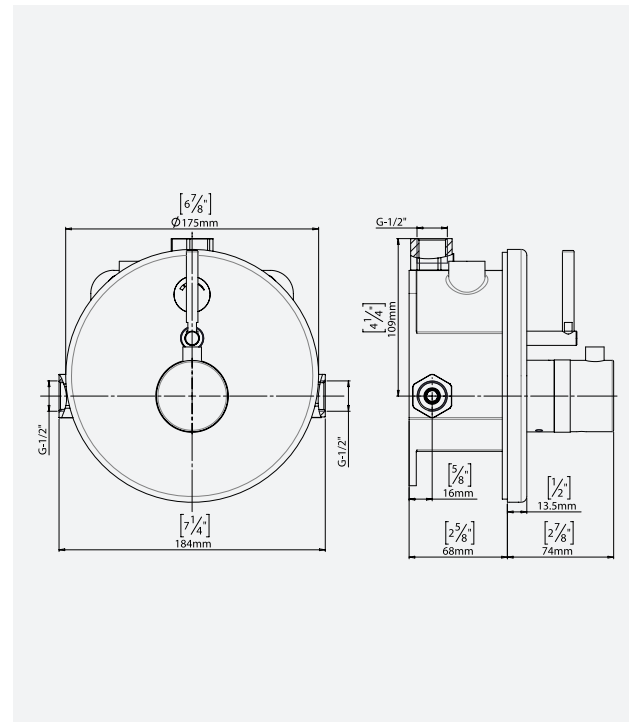

THERMIX 1042T

CONCEALED WALL MOUNTED THERMOSTATIC SHOWER

Concealed wall mounted thermostatic shower control for an anti-scalding operation and temperature control. Brings and reassures safety and maximum confort to commercial or residential washrooms. The Thermix, Stern's thermostatic manual line is part of Stern's thermostatic collection that includes also touch or touch free thermostatic and electronic products.

Ideal for hospitals, laboratories, dental clinics and commercial kitchens.

PRODUCT AT A GLANCE

Installation	Concealed wall-mounted
Operating pressure	0.5-8.0 bar / 7.0-116.0 PSI
Water supply	Hot and cold water
Water temperature	70°C Maximum

FLOW RATE vs PRESSURE

ORDERING INFORMATION

MODEL	CODE	ADDITIONAL FEATURES
THERMIX 1042 T	612300	Mixer for water temperature adjustment

ADVANTAGES

777 Passaic Avenue
 Clifton NJ, 07012
 USA: sternusa@sternfaucets.com
 International: info@sternfaucets.com
 Toll Free: 1-800-4364410
www.sternfaucets.com