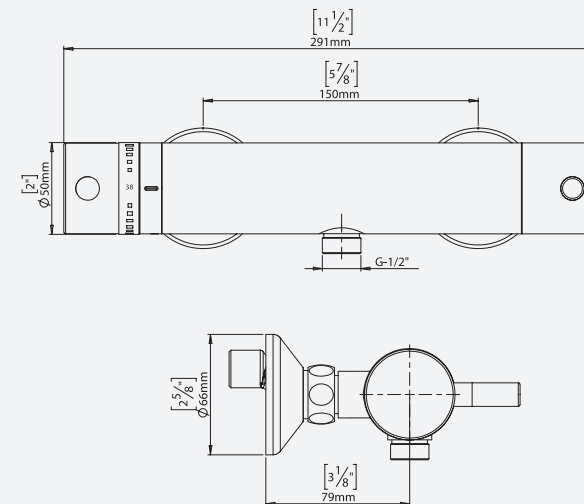

THERMIX SH 1000T

Wall mounted thermostatic shower control with bottom outlet.

Brings and reassures safety and maximum confort to commercial or residential washrooms.

The Thermix, Stern´s thermostatic manual line is part of Stern´s thermostatic collection that includes also touch or touch free thermostatic and electronic products.

MODEL	CODE	ADDITIONAL FEATURES
THERMIX SH 1000T	610400	Exposed installation Mixer for water temperature adjustment

LEED RATING

777 Passaic Avenue, Clifton NJ, 07012. USA: sternusa@sternfaucets.com
International: info@sternfaucets.com, Toll Free: 1-800-4364410, www.sternfaucets.com