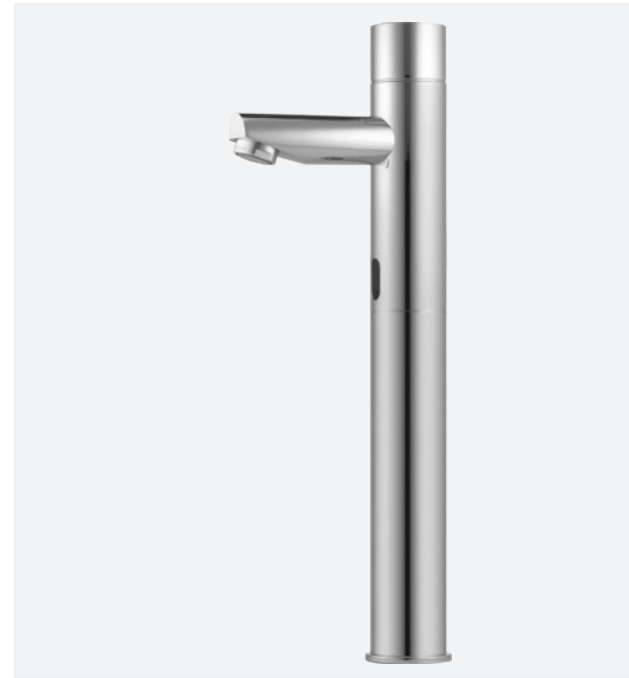

ADVANTAGES

LEED RATING

OPTIONAL HYGIENE FLUSH

SOAP AND WATER

GERM FREE

ADJUSTABLE SETTINGS

EASY TO INSTALL

ADA DESIGNED

APPROVALS

777 Passaic Avenue
Clifton NJ, 07012
USA: sternusa@sternfaucets.com
International: info@sternfaucets.com
Toll Free: 1-800-4364410

www.sternfaucets.com