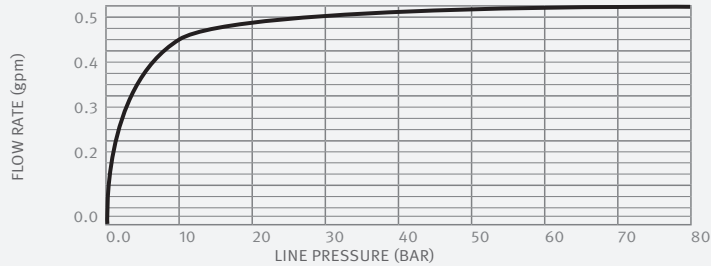

OPERATION

Touch-free electronic faucet. The faucet is automatically activated when the users place their hands in the sensor range and stops when the users remove their hands.

APPLICATION

Deck-mounted faucets. Combining an elegant minimalist design with anti-vandal features. Easy installation. Long lasting even in the harshest installation sites. Helps washrooms stay clean and saves water. Prevents cross contamination. Ideal for stadiums, train and bus stations and highway rest stops.

PRODUCT AT A GLANCE

Installation	Deck-mounted
Power Supply	• 9V battery • 9V transformer
Operating pressure	0.5-8.0 bar / 7.0-116.0 PSI
Water supply	Cold or premixed water
Water flow	6 LPM / 1.58 GPM - SSR PCA stream
Water Saving Options	4 LPM / 1 GPM ; 3 LPM / 0.8 GPM 1.89 LPM / 0.5 GPM ; 1.3 LPM 0.35 GPM - PCA spray
Water temperature	70°C Maximum
Security time	Auto shutoff after 90 seconds. adjustable by remote control

FLOW RATE vs PRESSURE

ORDERING INFORMATION

MODEL	CODE	POWER	ADDITIONAL FEATURES
TRENDY PLUS B	239050	9V battery	Tall body 365 mm \ 14.37"
TRENDY PLUS E	239150	9V transformer	For counter top wash basin

OPTIONS

OPTION	CODE
Remote control	07100005
Matching battery-powered soap dispenser	239912
Matching transformer-powered soap dispenser combination	239902
Lead free version	Upon request