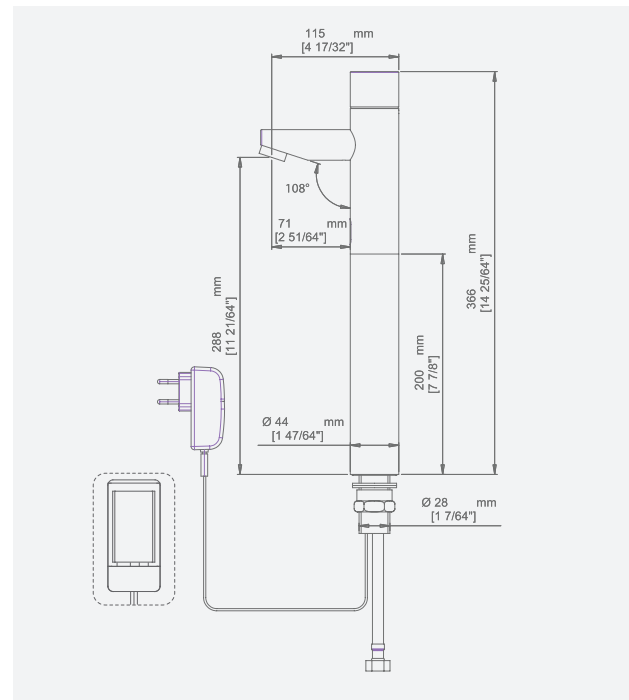

PRODUCT AT A GLANCE

Installation	Deck-mounted
Power Supply	• 9V battery • 9V transformer
Operating pressure	0.5-8.0 bar / 7.0-116.0 PSI
Water supply	Cold or premixed water
Water flow	6 LPM / 1.58 GPM - SSR PCA stream
Water Saving Options	4 LPM / 1 GPM ; 3 LPM / 0.8 GPM 1.89 LPM / 0.5 GPM ; 1.3 LPM 0.35 GPM - PCA spray
Water temperature	70°C Maximum
Security time	Auto shutoff after 90 seconds. adjustable by remote control

FLOW RATE vs PRESSURE

ORDERING INFORMATION

MODEL	CODE	POWER	ADDITIONAL FEATURES
TRENDY PLUS B	239050	9V battery	Tall body 365 mm \ 14.37"
TRENDY PLUS E	239150	9V transformer	For counter top wash basin

OPTIONS

OPTION	CODE
Remote control	07100005
Matching battery-powered soap dispenser	239912
Matching transformer-powered soap dispenser combination	239902
Lead free version	Upon request

ADVANTAGES

LEED RATING

OPTIONAL HYGIENE FLUSH