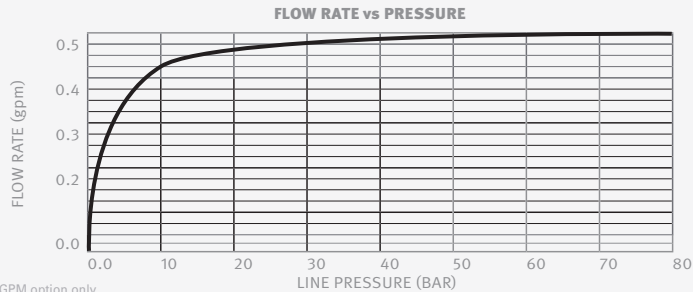

OPERATION

Touch free electronic faucet. The faucet is activated automatically when the users bring their hands within the sensor range and deactivates upon removal.

APPLICATION

Enables patients and medical personnel to wash their hands without touching the faucet: preventing cross contamination. Helps washrooms to stay clean. Ideal for hospitals, laboratories, dental clinics and commercial kitchens.

PRODUCT AT A GLANCE

Installation	Deck mounted
Operating water pressure	0.5-5.0 BAR (7-72.5 PSI), for water pressure greater than 5.0 bar use a pressure reducing valve.
Power Supply	9V Alkaline battery, externally mounted, or 9V transformer.
Water Saving Options	6 LPM / 1.58 GPM ; 4 LPM / 1 GPM ; 3 LPM / 0.8 GPM 1.89 LPM / 0.5 GPM ; 1.3 LPM 0.35 GPM
Water Supply	Cold and Hot water
Water temperature	Max 70°C
Security Time	90 seconds. Customizable with Stern's remote control.