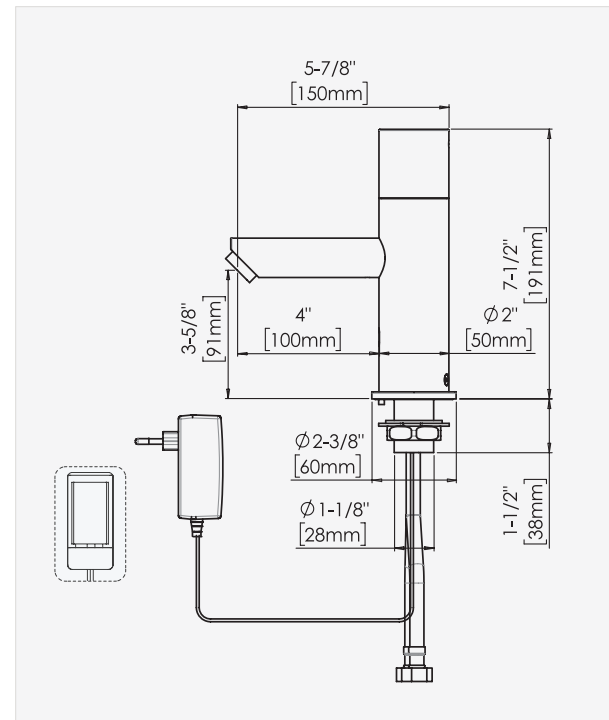

PRODUCT AT A GLANCE

Installation	Deck mounted
Operating water pressure	0.5-5.0 BAR (7-72.5 PSI), for water pressure greater than 5.0 bar use a pressure reducing valve.
Power Supply	9V Alkaline battery, externally mounted, or 9V transformer.
Water Saving Options	6 LPM / 1.58 GPM ; 4 LPM / 1 GPM ; 3 LPM / 0.8 GPM 1.89 LPM / 0.5 GPM ; 1.3 LPM 0.35 GPM
Water Supply	Cold and Hot water
Water temperature	Max 70°C
Security Time	90 seconds. Customizable with Stern's remote control.

ORDERING INFORMATION

PRODUCT NAME	CODE
TRENDY TB	236930
TRENDY TE	236935

ORDERING INFORMATION

PRODUCT NAME	CODE
Remote control for adjusting settings	07100005
Matching Trendy soap dispenser battery operated	239910
Matching Trendy soap dispenser transformer operated	239900