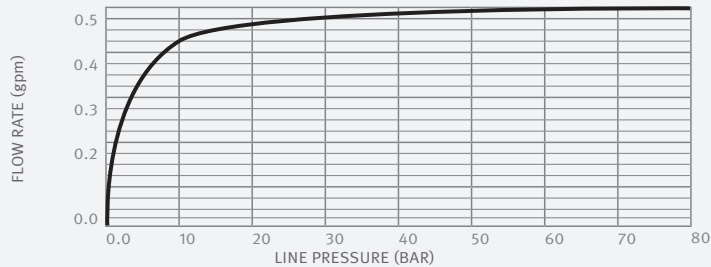

OPERATION

Touch free electronic faucet. The faucet is activated automatically when the users bring their hands within the sensor range and stops when the users remove their hands. Includes an alternative touch operation.

APPLICATION

Deck-mounted faucet combining an elegant design with anti-vandal features. Helps washrooms cleanliness, saves water and prevents cross contamination. Ideal for shopping malls, hotels, sport facilities, entertainment centers.

PRODUCT AT A GLANCE

Installation	Deck-mounted
Power Supply	9V transformer
Operating pressure	0.5-8.0 BAR / 7.0-116.0 PSI
Water supply	Cold and hot water
Water flow	6 LPM / 1.58 GPM - SSR PCA stream
Water Saving Options	1.3 LPM / 0.35 GPM; 1.89 LPM / 0.5 GPM; 3 LPM / 0.8 GPM; 4 LPM / 1 GPM - PCA SPRAY
Water temperature	70°C Maximum
Security time	Auto shutoff after 90 seconds. adjustable by remote control

FLOW RATE vs PRESSURE

ORDERING INFORMATION

MODEL	CODE	POWER
TRENDY TEMPRA E	239410	9V transformer

OPTIONS

OPTION	CODE
Remote control	07100005
Trendy Soap Dispenser E	239900