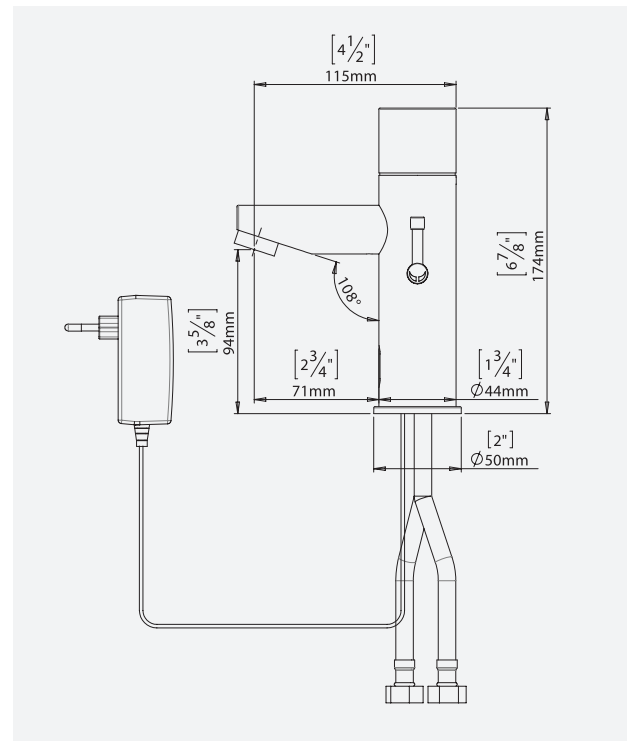

PRODUCT AT A GLANCE

Installation	Deck-mounted
Power Supply	9V transformer
Operating pressure	0.5-8.0 BAR / 7.0-116.0 PSI
Water supply	Cold and hot water
Water flow	6 LPM / 1.58 GPM - SSR PCA stream
Water Saving Options	1.3 LPM / 0.35 GPM; 1.89 LPM / 0.5 GPM; 3 LPM / 0.8 GPM; 4 LPM / 1 GPM - PCA SPRAY
Water temperature	70°C Maximum
Security time	Auto shutoff after 90 seconds. adjustable by remote control

FLOW RATE vs PRESSURE

ORDERING INFORMATION

MODEL	CODE	POWER
TRENDY TEMPRA E	239410	9V transformer

OPTIONS

OPTION	CODE
Remote control	07100005
Trendy Soap Dispenser E	239900

ADVANTAGES

LEED RATING

OPTIONAL HYGIENE FLUSH