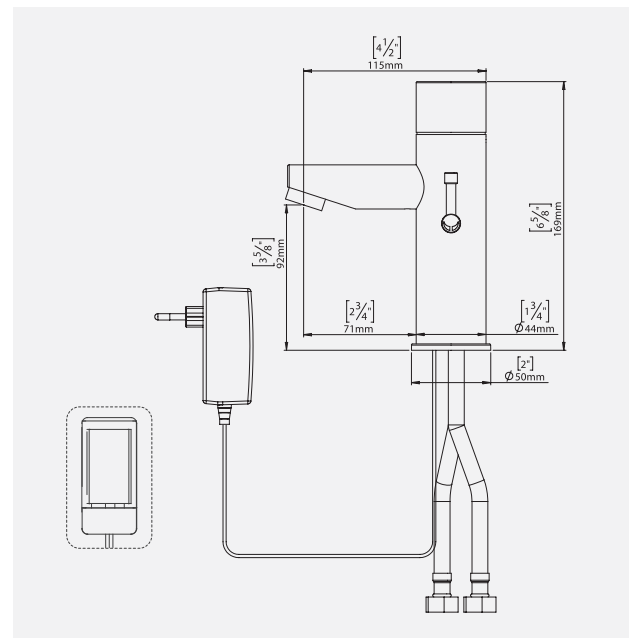

TRENDY TOUCH 1000

TOUCH-ACTIVATED ELECTRONIC LAVATORY FAUCET

SPECIFICATIONS

Electronically operated self closing lavatory faucet, activated by touching the designated area in the faucet cap. For cold and hot water. Available with an externally mounted 9V battery or a 9V transformer. Latching solenoid valve is located above deck inside the product. Filters included. The faucet will automatically shut off after a flow time of 8 seconds have passed. The flow time is adjustable on site if required.

completed. If the user does not need more water, he can touch the designated area again to stop the water flow before the default flow time has passed.

APPLICATION

Deck mounted faucet combining an elegant minimalist design with anti vandal features. Enables an easy installation and is long lasting even in the harshest installation sites. Helps washrooms to stay cleaner and save water. Prevents cross contamination.

OPERATION

When a user touches the designated area in the middle of the faucet's cap, a flow cycle of 8 seconds will be

PRODUCT AT A GLANCE

Installation	Lavatory mounted
Power Supply	• 9V battery • 9V transformer
Operating pressure	0.5-8.0 BAR / 7.0-116.0 PSI
Water supply	Cold and hot water
Water flow	6 LPM / 1.58 GPM - SSR PCA stream
Water Saving Options	4 LPM / 1 GPM ; 3 LPM / 0.8 GPM 1.89 LPM / 0.5 GPM ; 1.3 LPM 0.35 GPM - PCA spray
Water temperature	70°C Maximum
Security Time	Auto shutoff after 8 seconds. adjustable by remote control

FLOW RATE vs PRESSURE

This graph applies to 0.5 GPM option only.

ORDERING INFORMATION

MODEL	CODE	POWER	ADDITIONAL SPECIFICATIONS
TRENDY TOUCH 1000B	239220	9V battery	Lead free version available
TRENDY TOUCH 1000E	239320	9V Transformer	