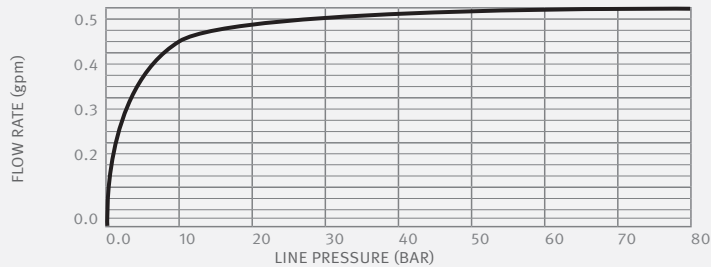

SPECIFICATIONS

Electronically operated self closing lavatory faucet, activated by touching the designated area in the faucet cap. For cold and hot water. Available with an externally mounted 9V battery or a 9V transformer. Latching solenoid valve is located above deck inside the product. Filters included. The faucet will automatically shut off after a flow time of 8 seconds have passed. The flow time is adjustable on site if required.

completed. If the user does not need more water, he can touch the designated area again to stop the water flow before the default flow time has passed.

APPLICATION

Deck mounted faucet combining an elegant minimalist design with anti vandal features. Enables an easy installation and is long lasting even in the harshest installation sites. Helps washrooms to stay cleaner and save water. Prevents cross contamination.

OPERATION

When a user touches the designated area in the middle of the faucet's cap, a flow cycle of 8 seconds will be

PRODUCT AT A GLANCE

Installation	Lavatory mounted
Power Supply	• 9V battery • 9V transformer
Operating pressure	0.5-8.0 BAR / 7.0-116.0 PSI
Water supply	Cold and hot water
Water flow	6 LPM / 1.58 GPM - SSR PCA stream
Water Saving Options	4 LPM / 1 GPM ; 3 LPM / 0.8 GPM 1.89 LPM / 0.5 GPM ; 1.3 LPM 0.35 GPM - PCA spray
Water temperature	70°C Maximum
Security Time	Auto shutoff after 8 seconds. adjustable by remote control

FLOW RATE vs PRESSURE

This graph applies to 0.5 GPM option only.

ORDERING INFORMATION

MODEL	CODE	POWER	ADDITIONAL SPECIFICATIONS
TRENDY TOUCH 1000B	239220	9V battery	Lead free version available
TRENDY TOUCH 1000E	239320	9V Transformer