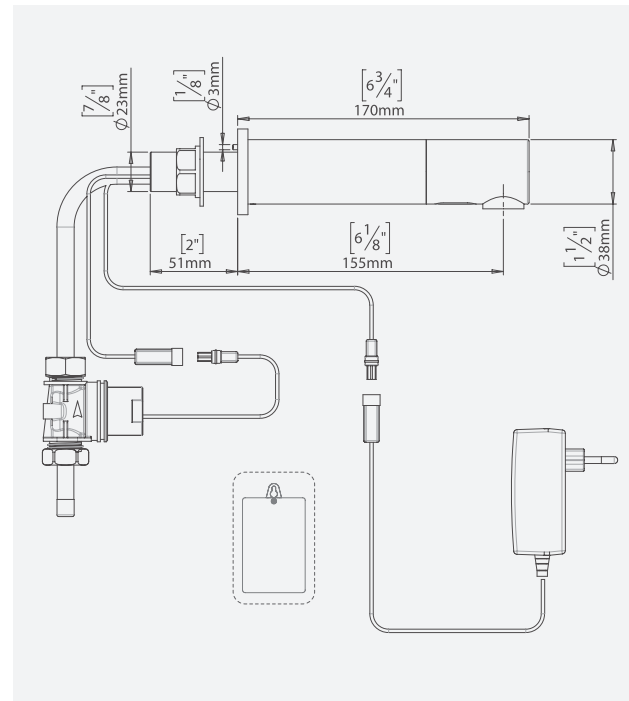

PRODUCT AT A GLANCE

Installation	Concealed wall-mounted
Power Supply	• 6 x 1.5V Battery Box • 9V transformer
Operating pressure	0.5-8.0 bar / 7.0-116.0 PSI
Water supply	Cold and premixed water
Water flow	6 LPM / 1.58 GPM - SSR PCA stream
Water Saving Options	4 LPM / 1 GPM ; 3 LPM / 0.8 GPM 1.89 LPM / 0.5 GPM ; 1.3 LPM 0.35 GPM - PCA spray
Water temperature	70°C Maximum
Security Time	90 seconds. Adjustable by remote control

FLOW RATE vs PRESSURE

ORDERING INFORMATION

MODEL	CODE	POWER	ADDITIONAL FEATURES
TUBULAR B	350200	6 x 1.5 V batteries	Concealed installation in plaster or dry wall
TUBULAR E	350100	9V transformer	

OPTIONS

OPTION	CODE
Remote control	07100005
Matching battery-powered soap dispenser	350920
Matching transformer-powered soap dispenser combination	350925
Lead free versions	Upon request

STERN ENGINEERING LTD.

ADVANTAGES