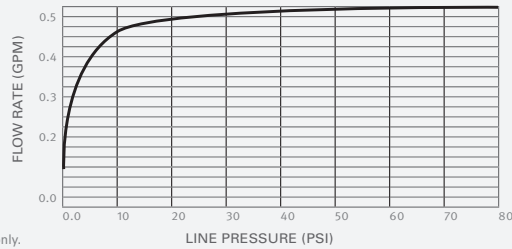

TUBULAR

TOUCH-FREE ELECTRONIC WALL-MOUNTED FAUCET

SPECIFICATIONS

Touch-free wall-mounted electronic faucet. Activated by an infrared sensor. For cold or premixed water. Powered by 6x1.5V batteries or a 9V transformer. Chrome plated body, other finishes available. Adjustable setting by remote control: sensor range, security time, delay in, delay out, on-off and reset to factory settings.

OPERATION

The faucet will automatically activate when users place their hands in the sensor range and will stop once the users remove their hands.

APPLICATION

Wall-mounted faucet. Combines a minimalistic design with vandal resistant features. Helps washrooms stay clean and saves water. Easy installation. Long lasting even in the harshest installation sites. Ideal for shopping malls, sport facilities and entertainment centers.

PRODUCT AT A GLANCE

Installation	Concealed wall-mounted
Power Supply	• 6 x 1.5V Battery Box • 9V transformer
Operating pressure	0.5-8.0 bar / 7.0-116.0 PSI
Water supply	Cold and premixed water
Water flow	6 LPM / 1.58 GPM - SSR PCA stream
Water Saving Options	4 LPM / 1 GPM ; 3 LPM / 0.8 GPM 1.89 LPM / 0.5 GPM ; 1.3 LPM 0.35 GPM - PCA spray
Water temperature	70°C Maximum
Security Time	90 seconds. Adjustable by remote control

FLOW RATE vs PRESSURE

ORDERING INFORMATION

MODEL	CODE	POWER	ADDITIONAL FEATURES
TUBULAR B	350200	6 x 1.5 V batteries	Concealed installation in plaster or dry wall
TUBULAR E	350100	9V transformer	

OPTIONS

OPTION	CODE
Remote control	07100005
Matching battery-powered soap dispenser	350920
Matching transformer-powered soap dispenser combination	350925
Lead free versions	Upon request