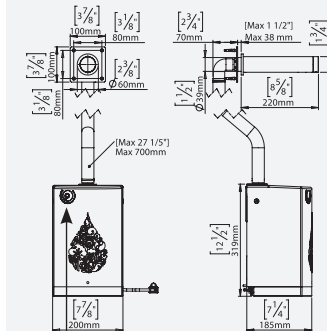

OPTIONS

OPTION	CODE
Remote control	07100014
Matching transformer powered faucet	350400
Matching transformer powered soap dispenser	350927

TUBULAR HD

TUBULAR DP HD

Airflow intensity adjustment button

777 Passaic Avenue
Clifton NJ, 07012