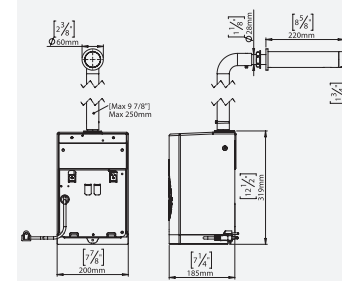

TUBULAR HD

TOUCH-FREE ELECTRONIC WALL MOUNTED HAND DRYER

SPECIFICATIONS

Touch free electronic hand dryer for wall mounted installations. Powered by 110V-120/220V-240VAC. Hand dryer will automatically shut off after being used for more than 60 seconds. Sensor settings can be customized by remote control.

OPERATION

Touch free electronic hand dryer .The hand dryer is activated automatically, the user places hands under the opening and the IR sensor sends a signal to the electronic unit air sending out air.

APPLICATION

High speed, high quality hand dryer with a sleek, vandal resistant design. For use in transport facilities, schools, stadiums, sports arenas and public washrooms.

ADVANTAGES

- Easy mounting back plate.
- HEPA filter for added hygienic properties.
- Full brass body or stainless steel 316 material.
- Various finishes available to match our faucets and soap dispensers.
- Matching touch free faucet and soap dispenser
- Long lasting, durable and vandal resistant.
- Air flow intensity adjustable by external button
- Adjustability with remote control: security time, detection range, delay out
- On/Off function to perform cleaning

PRODUCT AT A GLANCE

Installation	Wall mounted
Operating Voltage	110V-120/220V-240VAC, 50/60 HZ, 1.3-1.6KW
Motor Thermal Protection	Auto resetting thermostat turns unit off, 120V at 135°C (257°F), 24°V at 95°C (203°F)
Heater Thermal Protection	Auto resetting thermostat turns unit off at 85°C (185°F). Thermal fuse cuts unit at 142°V (288°F)
Standby Power	0.3-0.4W
Timing Protection	60 seconds auto shut off
Sensing Range	170 mm ± 20 mm, Self adjusting
Drip Proof	IP21

ORDERING INFORMATION