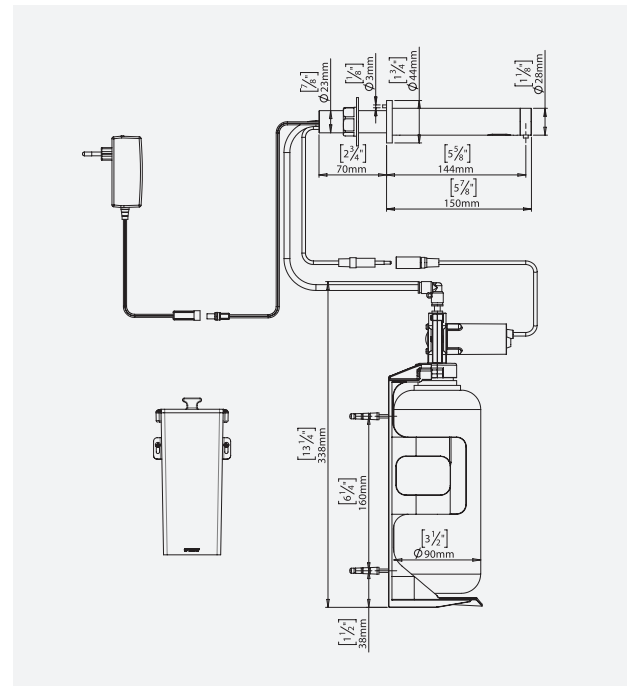

PRODUCT AT A GLANCE

Installation	wall-mounted
Power Supply	<ul style="list-style-type: none"> Battery box for 6 x DD Batteries 12V transformer
Soap	1 Liter soap bottle. Peristaltic pump enables the use of any kind of liquid soap, detergent or antibacterial gel
Soap Dose	Default setting: 1.2-1.6 cc Adjustable by remote control in accordance to the selected soap.
Refill	Soap priming operated by remote control or by easy-to-use manual refill button

ORDERING INFORMATION

MODEL	CODE	POWER
TUBULAR SOAP DISPENSER B	350920	Battery box for 6 x DD Batteries
TUBULAR SOAP DISPENSER E	350925	12V Transformer
TUBULAR SD AISI316 B	350919	Battery box for 6 x DD Batteries
TUBULAR SD AISI316 E	350924	12V Transformer

OPTIONS

OPTION	CODE
Remote control	07100008
Matching battery-powered faucet	350300
Matching transformer-powered faucet	350400
6-pack: 6 soap dispensers and a remote control	Upon request
Multifeed system	Upon request