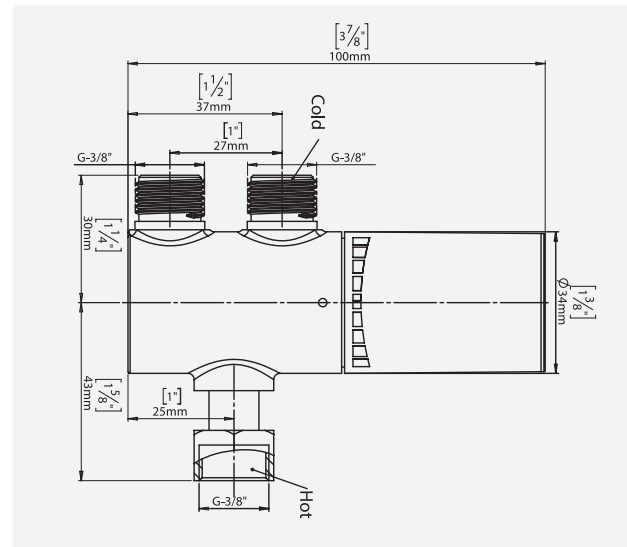

OPERATION

This product should be fixed firmly to one of the under basin angle valves allowing for no movement, with a flexible hose connecting the second angle valve. Set fixed temperature by manually rotating the thermostatic cap. Option of limiting the maximum temperature to prevent scalding. Hot water stop feature to cut water

flow when water gets too hot. Connection kit available upon request. Connection kit includes: Flexible hose 3/8", 90° brass arch, T-piece 3/8". Angle valves can be purchased separately.

APPLICATION

Our thermostatic mixing valve is an easy, cost effective solution that allows delivery of hot water at safe temperatures. Prevents the risk of scalding while connected to the water inlet. Delivers water at a maximum temperature aiding in prevention of the growth of the Legionella bacteria in the water heater.

PRODUCT AT A GLANCE

Installation	Below deck
Water Supply	Hot and cold water
Temperature Range	15-70°C / 59-158°F
Pre-set Temperature	38°C / 100°F
Max. Hot Water Supply	80°C / 176°F
Flow Pressure	1-5 bar 14.5-72.5 psi
Flow Rate	25 l/min (at 3 bar) 6.6 GPM (43.5 psi)

ORDERING INFORMATION

MODEL	CODE	ADDITIONAL SPECIFICATIONS
Underbasin TMV	07200069	G 3/8" inlet
Underbasin TMV connection kit	07291113	Includes 1 x flexible hose 3/8", 1 x 90° brass arch, 1 x T-piece 3/8".
Angle valve (one piece)	09010031	Two pieces required for each Underbasin TMV.