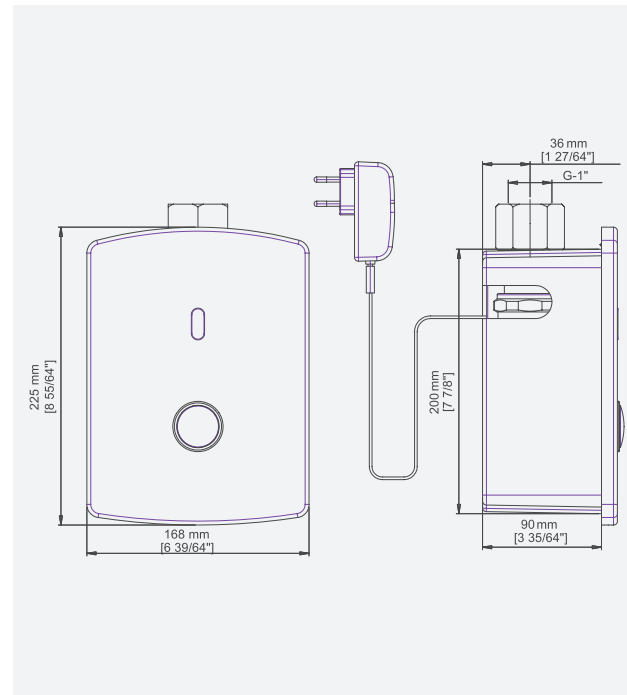

OPERATION

Touch-free electronic W.C. flush valve. Water will flush after the user moves away from the toilet. With optional dual flush activation: If the user spends less than one minute in front of the sensor, a half flush (3 liters) will take place. For more than one minute, a full flush (6 liters) will take place.

APPLICATION

Helps washrooms stay clean and saves water. Ideal for educational institutions, gas stations or restaurants. In addition, its minimalistic style makes it perfect for any locations with high design standards.

PRODUCT AT A GLANCE

Installation	Concealed wall-mounted
Power Supply	• 9V battery • 9V transformer
Operating pressure	1.0-8.0 BAR / 14.5-116.0 PSI
Water flow	6 LPM / 1.58PM SSR PCA STREAM Water saving options available with Dual Flush

ORDERING INFORMATION

MODEL	CODE	POWER	ADDITIONAL SPECIFICATIONS
VENUS COMFORT 2032	410562	9V battery	Optional dual flush
VENUS COMFORT 2032 E	410541	9V transformer	With manual override flush button
VENUS COMFORT 2032 P	410576	9V battery	Optional dual flush
VENUS COMFORT 2032 PE	410546	9V transformer	With manual override piezo flush button
VENUS XS 2032 E	410601	9V transformer	Square design. Optional dual flush With manual override flush button

OPTIONS

OPTION	CODE
Remote control	07100005

ADVANTAGES

OPTIONAL HYGIENE FLUSH

ADJUSTABLE SETTINGS

EASY TO INSTALL

ADA DESIGNED

APPROVALS

777 Passaic Avenue
Clifton NJ, 07012
USA: sternusa@sternfaucets.com
International: info@sternfaucets.com
Toll Free: 1-800-4364410
www.sternfaucets.com