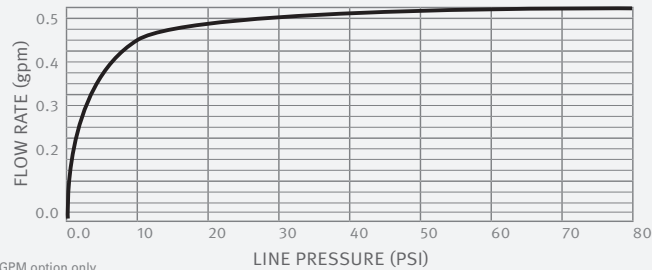

WASHFREE 1000

TOUCH-FREE ELECTRONIC WALL-MOUNTED FAUCET

SPECIFICATIONS

Touch-free electronic faucet for wall-mounted installations. Activated by wave on-off infrared sensor. With a mixer for water temperature adjustment for hot and cold water. Swivel spout. Filters included. Powered by a 9V battery. Includes a low battery indicator. The solenoid valve is located above deck inside the product for added vandal protection. Adjustable settings by remote control: sensor range, security time, delay in, delay out, on-off and reset to factory settings.

OPERATION

The faucet is activated when users place their hands within close proximity of the sensor. Water will flow for a factory set time of 8 seconds. Placing the hands in close proximity to the sensor for a second time will shut off the water flow before the cycle is completed.

APPLICATION

High quality, vandal resistant faucet. Helps washrooms stay clean and hygienic and saves water. Ideal for retrofit installations and bucket sinks.

PRODUCT AT A GLANCE

Installation	Concealed wall-mounted
Power Supply	• 9V battery
Operating pressure	0.5-8.0 bar / 7.0-116.0 PSI
Water supply	Hot and cold water
Water flow	6 LPM / 1.58 GPM - SSR PCA stream
Water Saving Options	4 LPM / 1 GPM ; 3 LPM / 0.8 GPM 1.89 LPM / 0.5 GPM ; 1.3 LPM 0.35 GPM - PCA spray
Water temperature	70°C Maximum
Security Time	90 seconds. Adjustable by remote control

FLOW RATE vs PRESSURE

ORDERING INFORMATION

MODEL	CODE	POWER	ADDITIONAL FEATURES
WASHFREE 1000	316010	9V battery	Exposed installation With mixer for water temperature adjustment

OPTIONS

OPTION	CODE
Remote control	07100005
Long bracket 200 mm	07055175