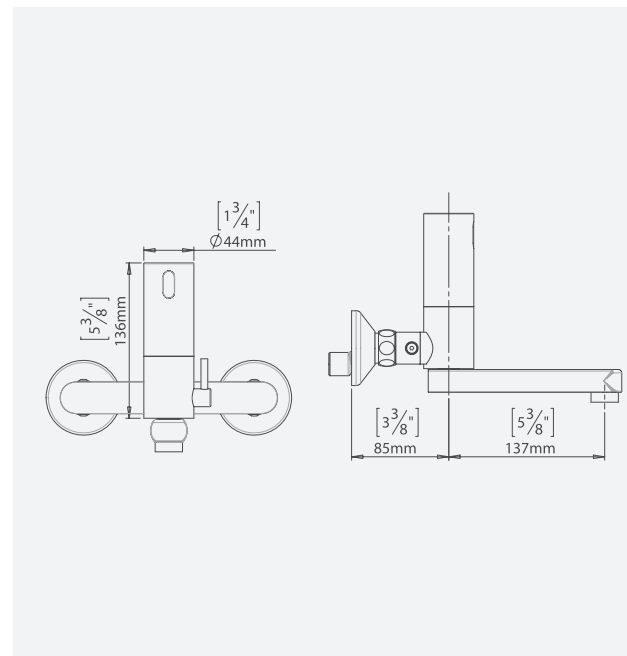

APPLICATION

High quality, vandal resistant faucet. Helps washrooms stay clean and hygienic and saves water. Ideal for retrofit installations and bucket sinks.

PRODUCT AT A GLANCE

Installation	Concealed wall-mounted
Power Supply	• 9V battery
Operating pressure	0.5-8.0 bar / 7.0-116.0 PSI
Water supply	Hot and cold water
Water flow	6 LPM / 1.58 GPM - SSR PCA stream
Water Saving Options	4 LPM / 1 GPM ; 3 LPM / 0.8 GPM 1.89 LPM / 0.5 GPM ; 1.3 LPM 0.35 GPM - PCA spray
Water temperature	70°C Maximum
Security Time	90 seconds. Adjustable by remote control

FLOW RATE vs PRESSURE

ORDERING INFORMATION

MODEL	CODE	POWER	ADDITIONAL FEATURES
WASHFREE 1000	316010	9V battery	Exposed installation With mixer for water temperature adjustment

OPTIONS

OPTION	CODE
Remote control	07100005
Long bracket 200 mm	07055175