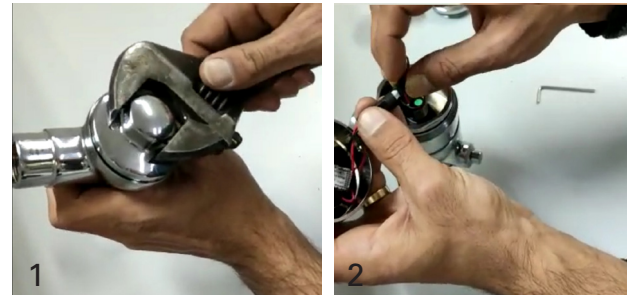

24 hours hygiene flush is included. To maximize hygiene, this product is equipped with a 24 hour duty flush. The flush takes place after 24 hours of non-use. Prevents the trap seal from drying out, possible freezing of pipes and potential bacteria in standing water. This function can be disabled using the optional remote control.

Pre-flush optional upon request.

OPERATION

Once Alfaro’s retrofit kit is installed, the product is converted into a touch-free electronic flush valve for urinals. The water will flush once the user moves away from the urinal.

APPLICATION

Converts a manual flush valve into a touch free urinal control providing an extra layer of protection from disease-causing bacteria.

Helps washrooms stay clean and saves water.

Ideal for educational institutions, gas stations and restaurants.

PRODUCT AT A GLANCE

Installation	Exposed wall-mounted (Retrofit)
Power Supply	9V battery
Operating pressure	0.5-8.0 BAR / 7.0-116.0 PSI
Water flow	1.89 LPF / 0.5 GPF

ORDERING INFORMATION

MODEL	NAME	CODE	DESCRIPTION
	Alfaro Retrofit	120100	Retrofit conversion to touchless urinal kit
	Remote control	07100005	Allows easy maintenance of extensive installations requiring custom settings of the following parameters and functions: sensor range, flow time, delay in, delay out, temporarily off, 24 hours hygiene flush, and reset to factory settings.

ADVANTAGES

LEED RATING

OPTIONAL HYGIENE FLUSH

GERM FREE

ADJUSTABLE SETTINGS

EASY TO INSTALL

ADA DESIGNED

777 Passaic Avenue
Clifton NJ, 07012
USA: sternusa@sternfaucets.com
International: info@sternfaucets.com
Toll Free: 1-800-4364410
www.sternfaucets.com