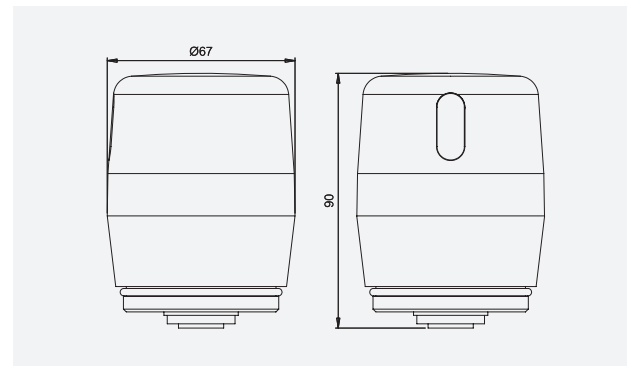

24 hours hygiene flush is included. To maximize hygiene, this product is equipped with a 24 hour duty flush. The flush takes place after 24 hours of non-use. Prevents the trap seal from drying out, possible freezing of pipes and potential bacteria in standing water. This function can be disabled using the optional remote control.

Pre-flush optional upon request.

OPERATION

Once Alfaro’s retrofit kit is installed, the product is converted into a touch-free electronic flush valve for urinals. The water will flush once the user moves away from the urinal.

APPLICATION

Converts a manual flush valve into a touch free urinal control providing an extra layer of protection from disease-causing bacteria.

Helps washrooms stay clean and saves water.

Ideal for educational institutions, gas stations and restaurants.

PRODUCT AT A GLANCE

Installation	Exposed wall-mounted (Retrofit)
Power Supply	9V battery
Operating pressure	0.5-8.0 BAR / 7.0-116.0 PSI
Water flow	1.89 LPF / 0.5 GPF

ORDERING INFORMATION

MODEL	NAME	CODE	DESCRIPTION
	Alfaro Retrofit	120100	Retrofit conversion to touchless urinal kit
	Remote control	07100005	Allows easy maintenance of extensive installations requiring custom settings of the following parameters and functions: sensor range, flow time, delay in, delay out, temporarily off, 24 hours hygiene flush, and reset to factory settings.

ADVANTAGES

LEED RATING

OPTIONAL HYGIENE FLUSH

GERM FREE

ADJUSTABLE SETTINGS

EASY TO INSTALL

ADA DESIGNED

777 Passaic Avenue
Clifton NJ, 07012
USA: sternusa@sternfaucets.com
International: info@sternfaucets.com
Toll Free: 1-800-4364410
www.sternfaucets.com