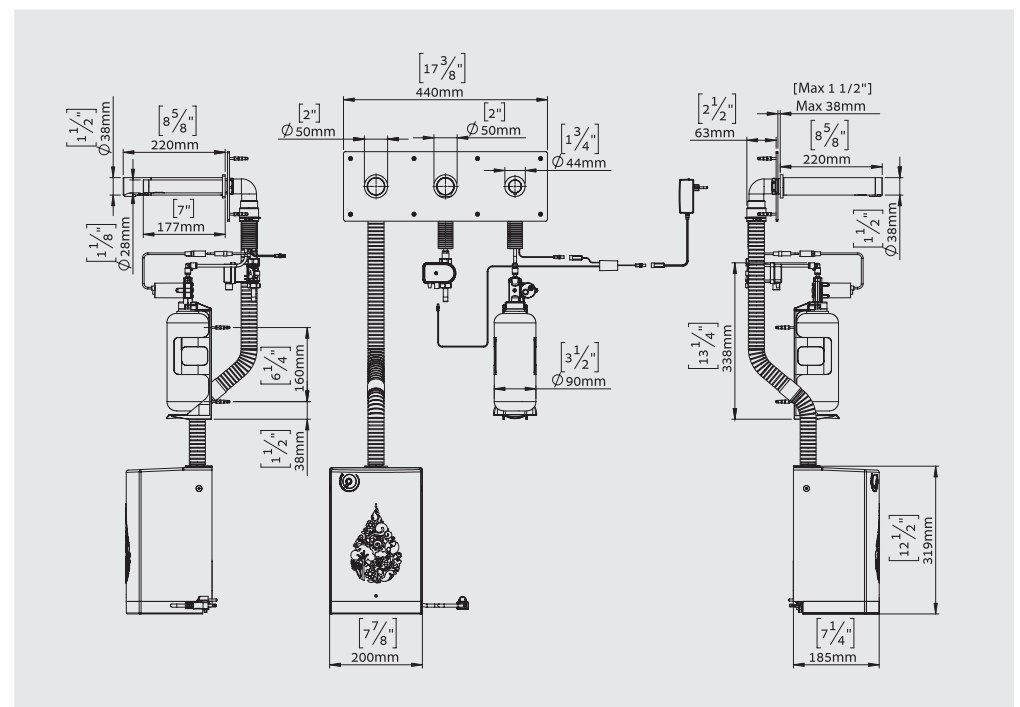

TUBULAR DP FAUCET - PRODUCT AT A GLANCE

Installation	Concealed wall mounted installation in hollow framed walls providing connection access below the sink
Power Supply	12V transformer (for faucet and soap dispenser with power splitter)
Operating pressure	0.5-8.0 BAR / 7.0-116.0 PSI
Water supply	Cold or premixed water
Water Saving Options	0.5 GPM ; 0.35 GPM - PCA spray
Water temperature	70°C Maximum
Security Time	90 seconds. Adjustable by remote control

TUBULAR 2030 SOAP DISPENSER - PRODUCT AT A GLANCE

Installation	Concealed wall mounted installation in hollow framed walls providing connection access below the sink
Power Supply	12V transformer (for faucet and soap dispenser with power splitter)
Soap	0.26 gallon/ 1 liter soap bottle. Peristaltic pump enables the use of any kind of liquid soap, detergent or antibacterial gel
Soap Dose	Default setting: 1.2-1.6 cc Adjustable by remote control in accordance to the selected soap.
Refill	Soap priming operated by remote control or by easy-to-use manual refill button

TUBULAR DP HD - PRODUCT AT A GLANCE

Installation	Concealed wall mounted installation in hollow framed walls providing connection access below the sink
Power Supply	Supplied without cable to be wired on site
Operating Voltage	110V-120/220V-240VAC, 50/60 HZ, 1.3-1.6KW
Motor Thermal Protection	Auto resetting thermostat turns unit off, 120V at 135°C (257°F), 24°V at 95°C (203°F)
Heater Thermal Protection	Auto resetting thermostat turns unit off at 85°C (185°F). Thermal fuse cuts unit at 142°V (288°F)
Standby Power	0.3-0.4W
Timing Protection	60 seconds auto shut off
Sensing Range	170 mm ± 20 mm, Self adjusting
Drip Proof	IP21

ORDERING INFORMATION

MODEL	CODE
TUBULAR DPL TRIO	350114
SOAP & WATER REMOTE CONTROL (OPTIONAL)	07100014

LEED RATING

OPTIONAL HYGIENE FLUSH

SOAP AND WATER

GERM FREE

ADJUSTABLE SETTINGS

EASY TO INSTALL