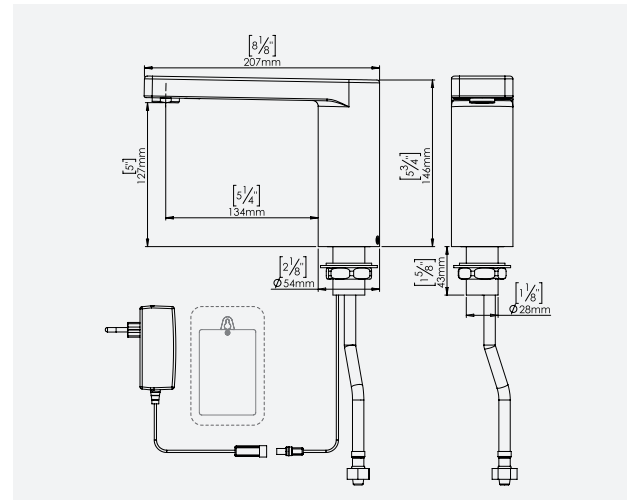

BOREAL TOUCH-FREE ELECTRONIC LAVATORY FAUCET

SPECIFICATIONS

Touch-free electronic faucet for deck-mounted installations. Activated by concealed sensor built into the spout. Solid brass one-piece construction. For cold or premixed water. Filter included. Latching solenoid valve mounted inside the faucet body. Sensor includes a low battery indicator. Adjustable settings by remote control: sensor range, security time, delay in, delay out, on-off and reset to factory settings.

PRODUCT AT A GLANCE

Installation	Lavatory mounted.
Power Supply Options	• 6 x 1.5V AA batteries • 9V transformer
Operating pressure	0.5-8.0 bar / 7.0-116.0 PSI For greater water pressure please use a pressure reducing valve
Water supply	Cold or premixed water
Water flow	6 LPM / 1.58 GPM
Water Saving Options	1.89 LPM / 0.5 GPM - PCA SPRAY
Water temperature	70°C Maximum
Security Time	Auto shutoff after 90 seconds. Adjustable by remote control

FLOW RATE vs PRESSURE

This graph applies to 0.5 GPM option only.

OPTIONS

OPTION	CODE
Remote control	07100005
Matching battery-powered soap dispenser	212100
Matching transformer-powered soap dispenser combination	TBD

ORDERING INFORMATION

MODEL	CODE	POWER
BOREAL B	212000	6 x 1.5V AA batteries
BOREAL E	212005	9V transformer

ADVANTAGES

OPTIONAL HYGIENE FLUSH

ROBUST BRASS BODY

ADJUSTABLE SETTINGS

EASY TO INSTALL

777 Passaic Avenue
Clifton NJ, 07012
USA: sternusa@sternfaucets.com
International: info@sternfaucets.com
Toll Free: 1-800-4364410
www.sternfaucets.com