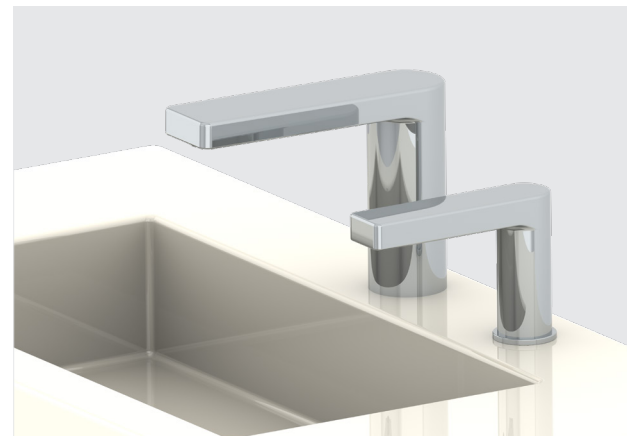

BOREAL TOUCH-FREE ELECTRONIC LAVATORY FAUCET

SPECIFICATIONS

Touch-free electronic faucet for deck-mounted installations. Activated by concealed sensor built into the spout. Solid brass one-piece construction. For cold or premixed water. Filter included. Latching solenoid valve mounted inside the faucet body. Sensor includes a low battery indicator. Adjustable settings by remote control: sensor range, security time, delay in, delay out, on-off and reset to factory settings.

OPERATION

Touch-free electronic faucet. The faucet is automatically activated when users place their hands in the sensor range and stops when the users remove their hands.

APPLICATION

Deck-mounted faucet. Combining an elegant design with vandal-resistant features. Easy installation. Long lasting even in the harshest installation sites. Helps washrooms stay clean and saves water. Prevents cross contamination. Ideal for stadiums, train and bus stations and highway rest stops. Combined with Boreal touch free electronic soap dispenser, it creates a germ-free and automated environment.

FLOW RATE vs PRESSURE

This graph applies to 0.5 GPM option only.

OPTIONS

OPTION	CODE
Remote control	07100005
Matching battery-powered soap dispenser	212100
Matching transformer-powered soap dispenser combination	TBD

ORDERING INFORMATION

MODEL	CODE	POWER
BOREAL B	212000	6 x 1.5V AA batteries
BOREAL E	212005	9V transformer

ADVANTAGES

OPTIONAL HYGIENE FLUSH

ROBUST BRASS BODY

ADJUSTABLE SETTINGS

EASY TO INSTALL

777 Passaic Avenue
Clifton NJ, 07012
USA: sternusa@sternfaucets.com
International: info@sternfaucets.com
Toll Free: 1-800-4364410
www.sternfaucets.com