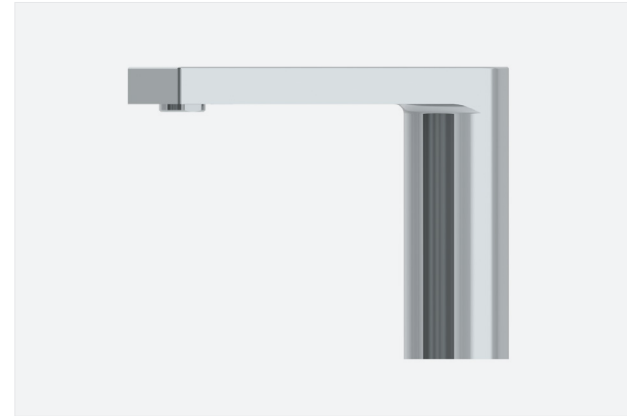

ADVANTAGES

OPTIONAL HYGIENE FLUSH

ROBUST BRASS BODY

ADJUSTABLE SETTINGS

EASY TO INSTALL

777 Passaic Avenue
Clifton NJ, 07012
USA: sternusa@sternfaucets.com
International: info@sternfaucets.com
Toll Free: 1-800-4364410
www.sternfaucets.com