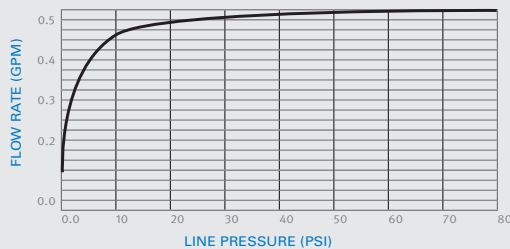

BOREAL TOUCH-FREE ELECTRONIC LAVATORY FAUCET

SPECIFICATIONS

Touch-free electronic faucet for deck-mounted installations. Activated by concealed sensor built into the spout. Solid brass one-piece construction. For cold or premixed water. Filter included. Latching solenoid valve mounted inside the faucet body. Sensor includes a low battery indicator. Adjustable settings by remote control: sensor range, security time, delay in, delay out, on-off and reset to factory settings.

OPERATION

Touch-free electronic faucet. The faucet is automatically activated when users place their hands in the sensor range and stops when the users remove their hands.

APPLICATION

Deck-mounted faucet. Combining an elegant design with vandal-resistant features. Easy installation. Long lasting even in the harshest installation sites. Helps washrooms stay clean and saves water. Prevents cross contamination. Ideal for stadiums, train and bus stations and highway rest stops. Combined with Boreal touch free electronic soap dispenser, it creates a germ-free and automated environment.

PRODUCT AT A GLANCE

Installation	Lavatory mounted.
Power Supply Options	• 6 x 1.5V AA batteries • 9V transformer
Operating pressure	0.5-8.0 bar / 7.0-116.0 PSI For greater water pressure please use a pressure reducing valve
Water supply	Cold or premixed water
Water flow	6 LPM / 1.58 GPM
Water Saving Options	1.89 LPM / 0.5 GPM - PCA SPRAY
Water temperature	70°C Maximum
Security Time	Auto shutoff after 90 seconds. Adjustable by remote control

FLOW RATE vs PRESSURE

This graph applies to 0.5 GPM option only.

OPTIONS

OPTION	CODE
Remote control	07100005
Matching battery-powered soap dispenser	212100
Matching transformer-powered soap dispenser combination	TBD