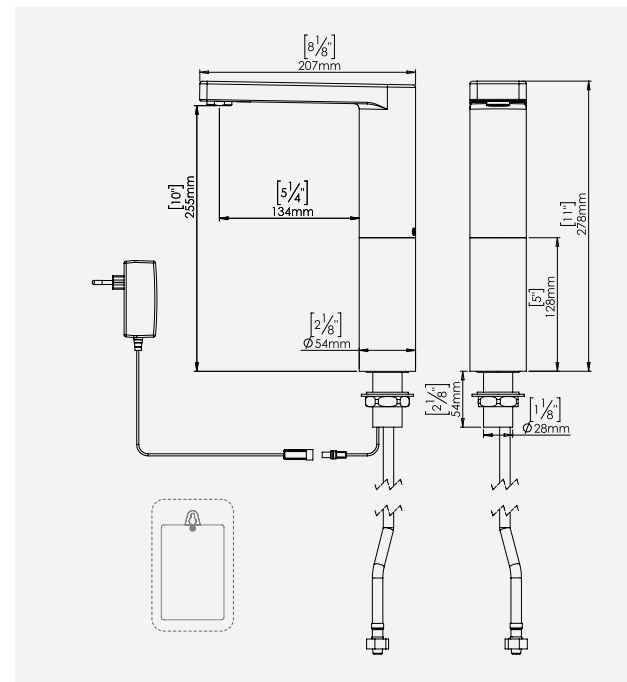

ADVANTAGES

OPTIONAL HYGIENE FLUSH

ROBUST BRASS BODY

ADJUSTABLE SETTINGS

EASY TO INSTALL

777 Passaic Avenue
Clifton NJ, 07012
USA: sternusa@sternfaucets.com
International: info@sternfaucets.com
Toll Free: 1-800-4364410
www.sternfaucets.com