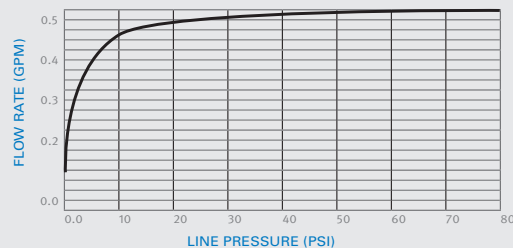

## SPECIFICATIONS

Touch-free electronic faucet for deck-mounted installations. Tall body version 278 mm / 11" for counter top wash basins. Activated by concealed sensor built into the spout. Solid brass one-piece construction. For cold or premixed water. Filter included. Latching solenoid valve mounted inside the faucet body. Sensor includes a low battery indicator. Adjustable settings by remote control: sensor range, security time, delay in, delay out, on-off and reset to factory settings.

## OPERATION

Touch-free electronic faucet. The faucet is automatically activated when users place their hands in the sensor range and stops when the users remove their hands.

FLOW RATE vs PRESSURE

This graph applies to 0.5 GPM option only.